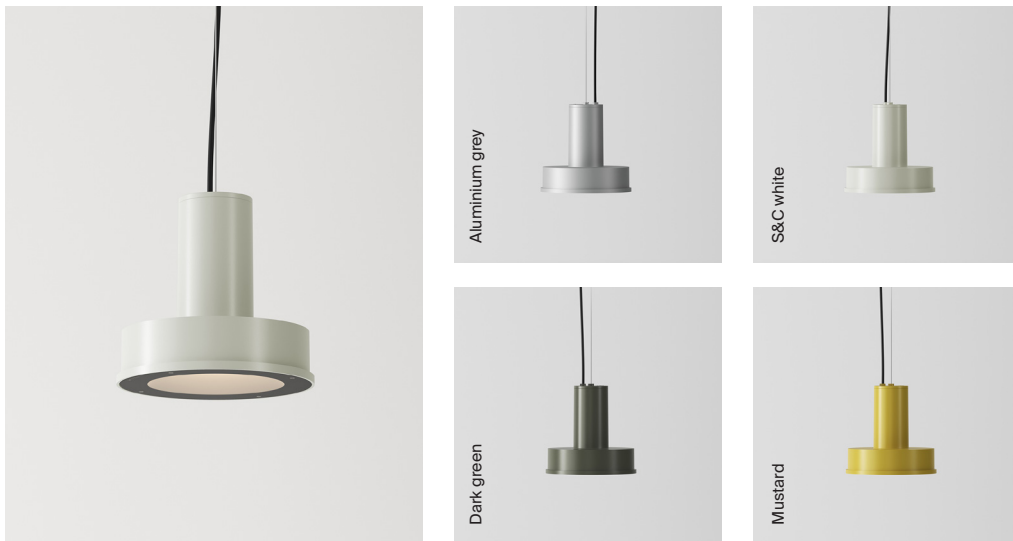

Arne S Domus

Santa & Cole Team. 2018
Pendant lamps

Originally designed for Santa & Cole's urban lighting catalogue and now produced by the subsidiary Urbidermis, Arne S Domus is the domestic, smaller version of the traditional industrial spotlight, made according to 21st century standards. Sturdy and very efficient, it is perfectly adequate to its function. Its high resistance makes it suitable for both indoor and outdoor spaces.

Made from an aluminium body, a unique circular plate covered by an opaline diffuser hosts the LED light source. The lamp features sleek lines, geometric-inspired, and an exquisite light that makes visible the most subtle hues. Simple and colourful, it is a modest tribute to the spirit of Scandinavian design.

General description:

Matte aluminium injection structure with integrated driver in 4 colour options: S&C white, aluminium grey, dark green and mustard.
Primary optics with tempered glass cover.
Circular metal canopy.
Suitable for indoor and outdoor use (CE market).
Electric cable length: 4 m / 157.5"
Suitable for Junction Box (UL market).