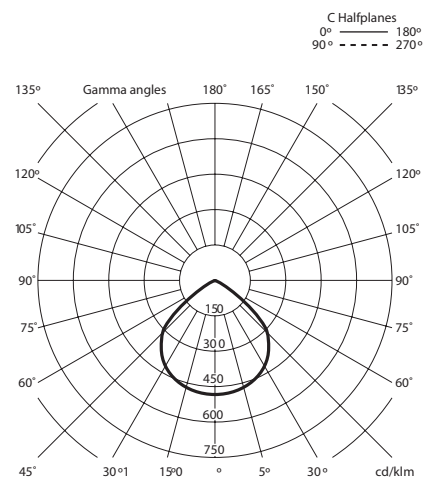

Arne S Domus

Santa & Cole Team. 2018
Pendant lamps

Originally designed for Santa & Cole's urban lighting catalogue and now produced by the subsidiary Urbidermis, Arne S Domus is the domestic, smaller version of the traditional industrial spotlight, made according to 21st century standards. Sturdy and very efficient, it is perfectly adequate to its function. Its high resistance makes it suitable for both indoor and outdoor spaces.

Made from an aluminium body, a unique circular plate covered by an opaline diffuser hosts the LED light source. The lamp features sleek lines, geometric-inspired, and an exquisite light that makes visible the most subtle hues. Simple and colourful, it is a modest tribute to the spirit of Scandinavian design.

General description:

Matte aluminium injection structure with integrated driver in 4 colour options: S&C white, aluminium grey, dark green and mustard.
Primary optics with tempered glass cover.
Circular metal canopy.
Suitable for indoor and outdoor use (CE market).
Electric cable length: 4 m / 157.5"
Suitable for Junction Box (UL market).

Approximate weight (unpacked):

3,3 Kg / 7.2 lb

Technical information:

Light source included (dimmable).
COB LED

Rated input wattage: 28 W
Operating current: 700 mA
Colour Temp.: 2.700 K
CRI: 90
Lifetime: 40.000 h
Luminous flux: 2.471 lm

Built-in dimmable LED.
Suitable for dimming 1-10V. (Not included external dimmer switch 1-10V).
Energy efficiency class (E.E.C): A+... A.
Suitable for indoor and outdoor use (CE market)

Input voltage: 90 ~ 305 Vac.
(50 Hz / 60 Hz). According to destination