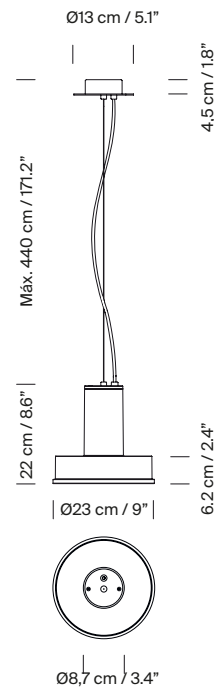

Arne S Domus

Santa & Cole Team. 2018
Pendant lamps

Regulations:

CE
UNE-EN 60598
UNE-EN 55015
UNE-EN 60529
UNE-EN 62031
UNE-EN 61000-3-2
UNE-EN 61347-2-13

UL
Wet locations
UL-1598
UL-8750
E-336377

Maintenance:

Clean with a smooth cloth. Do not use ammonia, solvents or abrasive cleaning products.

Others:

The lamp is delivered in one package.
The assembly instructions are delivered with the product.

Model:

Collection:

Pendant lamps