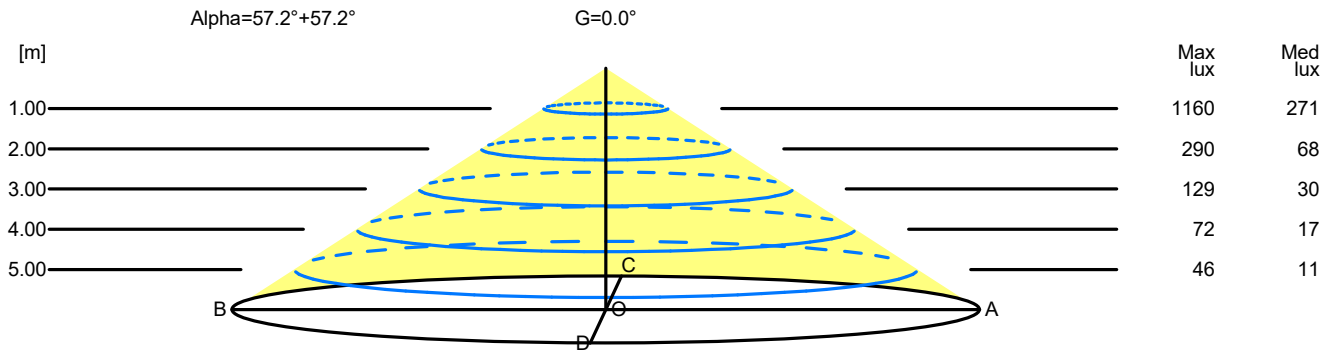

LUMEN CENTER

Luminaire

Code ZR3660138
Name ZERO 60 - Ceiling - Diam. 60 cm - CRI90 3000K - 138 FT Brown Red

Measurem.

Code 0272FT22
Name ZERO 60 - Ceiling - Diam. 60 cm - CRI90 3000K - 138 FT Brown Red

Luminaire Flux	3389 lm	Luminaire Power	60.0 W	Efficacy	56.486 lm/W	Efficiency	100.00%
Source Flux	3389 lm	Maximum value	342.22 cd/klm	Position	C=0.00 G=0.00	CG	Rotosymmetrical

Width at 50.00 % of Max Intensity

H[m]	1.00	2.00	3.00	4.00	5.00	H[m]	1.00	2.00	3.00	4.00	5.00
OA	1.55	3.10	4.65	6.20	7.75	OC	1.55	3.10	4.65	6.20	7.75
OB	1.55	3.10	4.65	6.20	7.75	OD	1.55	3.10	4.65	6.20	7.75

	Luminous Intensities [cd/klm]									
	0	5	15	25	35	45	55	65	75	85
OA	1159.83	1155.12	1117.45	1042.91	933.12	790.72	619.79	427.32	230.69	60.23
OB	1159.83	1155.12	1117.45	1042.91	933.12	790.72	619.79	427.32	230.69	60.23
OC	1159.83	1155.12	1117.45	1042.91	933.12	790.72	619.79	427.32	230.69	60.23
OD	1159.83	1155.12	1117.45	1042.91	933.12	790.72	619.79	427.32	230.69	60.23

H[m]	D[m]	Max lux	Med lux	Alpha=57.2°+57.2°	G=0.0	
1.00	3.10	1160	271			
2.00	6.20	290	68			
3.00	9.29	129	30			
4.00	12.39	72	17			
5.00	15.49	46	11