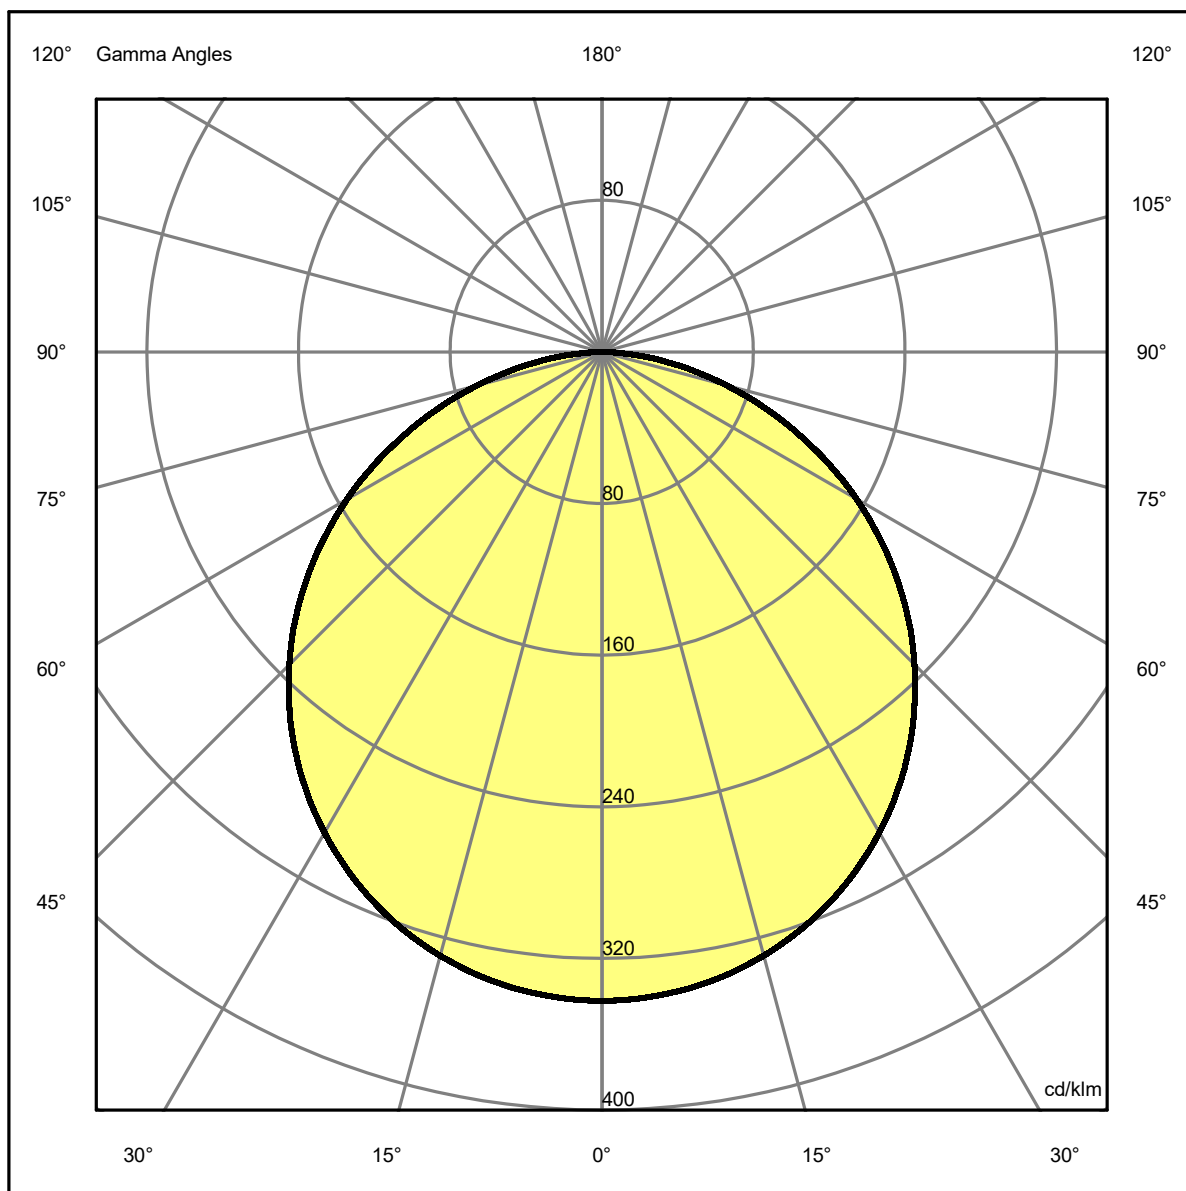

LUMEN CENTER

Luminaire

Code ZR3660138  
Name ZERO 60 - Ceiling - Diam. 60 cm - CRI90 3000K - 138 FT Brown Red

Measurment.

Code 0272FT22  
Name ZERO 60 - Ceiling - Diam. 60 cm - CRI90 3000K - 138 FT Brown Red

Luminaire Flux	3389 lm	Luminaire Power	60.0 W	Efficacy	56.486 lm/W	Efficiency	100.00%
Source Flux	3389 lm	Maximum value	342.22 cd/klm	Position	C=0.00 G=0.00	CG	Rotosymmetrical

Diam=600mm

C Halfplanes

180.0 ————— 0.0

LUMEN CENTER

**Luminaire**

Code ZR3660138  
 Name ZERO 60 - Ceiling - Diam. 60 cm - CRI90 3000K - 138 FT Brown Red

**Measurem.**

Code 0272FT22  
 Name ZERO 60 - Ceiling - Diam. 60 cm - CRI90 3000K - 138 FT Brown Red

Luminaire Flux	3389 lm	Luminaire Power	60.0 W	Efficacy	56.486 lm/W	Efficiency	100.00%
Source Flux	3389 lm	Maximum value	342.22 cd/klm	Position	C=0.00 G=0.00	CG	Rotosymmetrical

Width at 50.00 % of Max Intensity