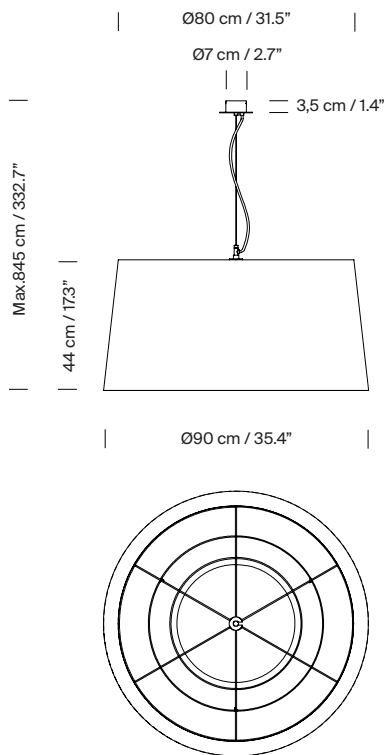

GT7

Santa & Cole Team. 2000
Pendant lamp

Regulations:

CE
UNE-EN 60598
UNE-EN 55015
UNE-EN 60529

UL
Dry location only
UL-1598
E-353545

Maintenance:

Clean with a smooth cloth. Do not use ammonia, solvents or abrasive cleaning products.

Others:

The lamp is delivered in different packages.
The assembly instructions are delivered with the product.

Model (CE):