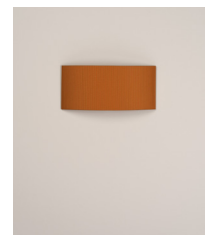

GT7

Santa & Cole Team. 2000
Pendant lamp

Regulations:

CE
UNE-EN 60598
UNE-EN 55015
UNE-EN 60529

UL
Dry location only
UL-1598
E-353545

Maintenance:

Clean with a smooth cloth. Do not use ammonia, solvents or abrasive cleaning products.

Others:

The lamp is delivered in different packages.
The assembly instructions are delivered with the product.

Model (CE):

Model (UL):

Collection:

Table lamps

Floor lamps

Pendant lamps

Wall lamps

Comodín