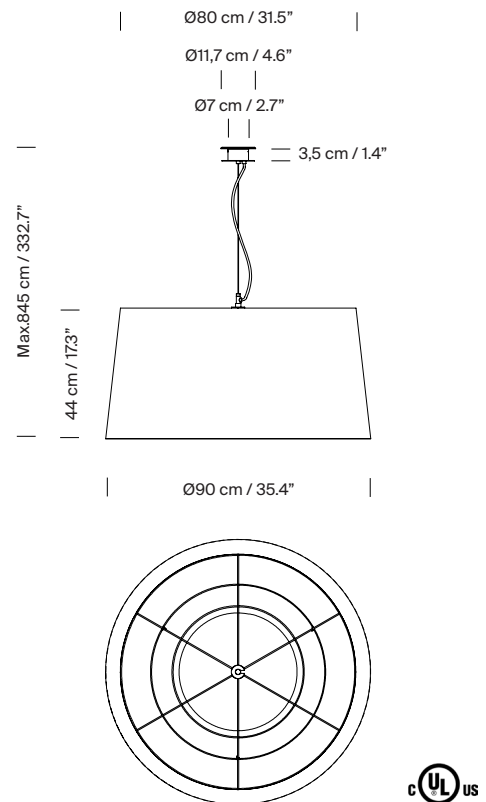

Model (UL):

Collection:

Table lamps

Floor lamps

Pendant lamps

Wall lamps