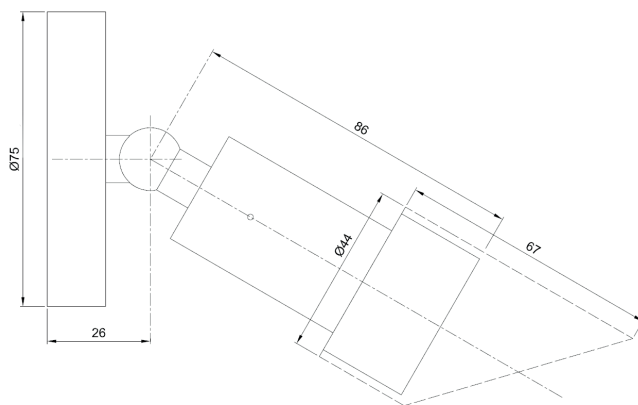

Lamp

Light source XOB
Number of light sources 1
Soket Type
Bulb shape Tekna made shape
Max Lamp Length
power consumption 9,9W
Driver-Luminous Flux 750-900lm
Colour Temp 2700k / 3000k
CRI 95
Lifetime 25000
Beam angle 24°/38°/45°