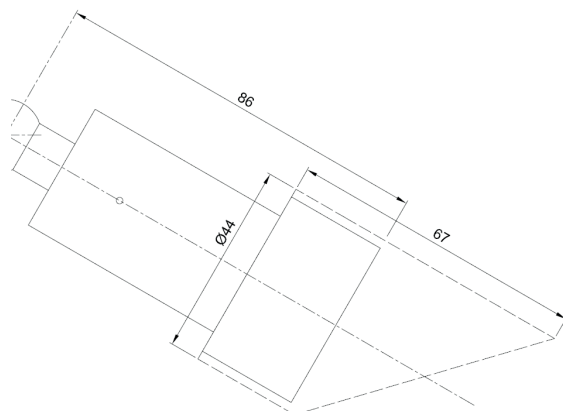

Electrical

Switched .
Battery No
Dimmible Yes
Dimming Range 0.1% to 100%
Dimming method DALI
Supply Frequency .
Driver/Ballast Voltage 48Vdc
Efficacy A++