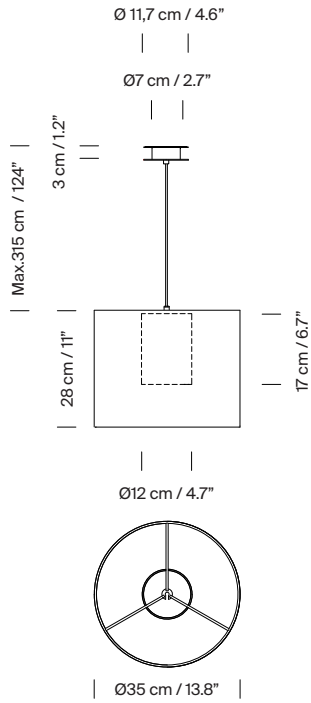

UL Models

Model A: Moaré Liviana S