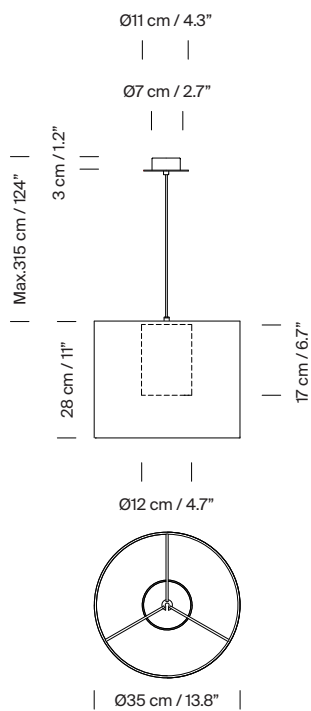

Moaré Liviana

Antoni Arola. 2017
Pendant lamps

Regulations:

CE
UNE-EN 60598
UNE-EN 55015
UNE-EN 60529

UL

Dry location only
UL-1598
E-353545

Maintenance:

Clean with a smooth cloth. Do not use ammonia, solvents or abrasive cleaning products.

Others:

The lamp is delivered in different packages.
The assembly instructions are delivered with the product.

CE Models

CE

Model A: Moaré Liviana S