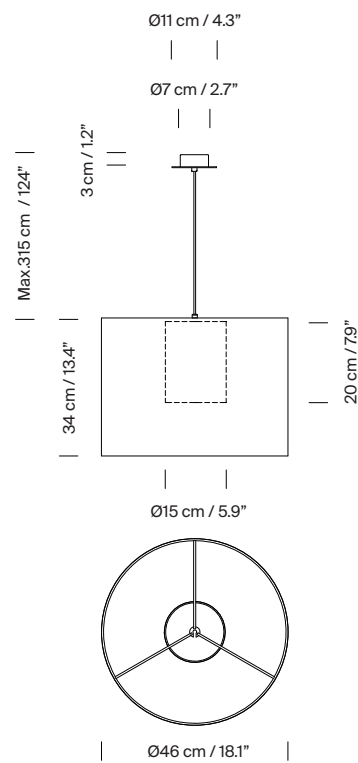

Model B: Moaré Liviana M