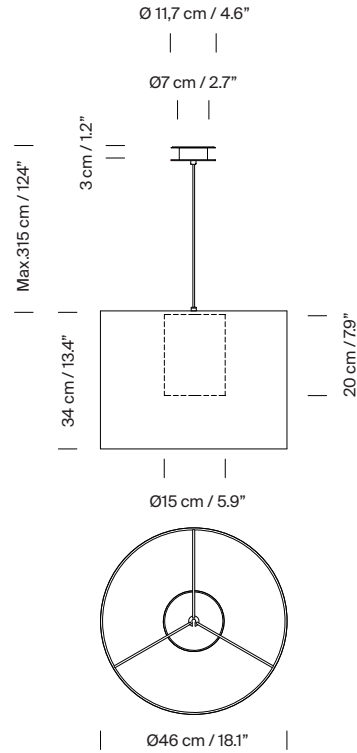

Model B: Moaré Liviana M

Collection:
Pendant lamps