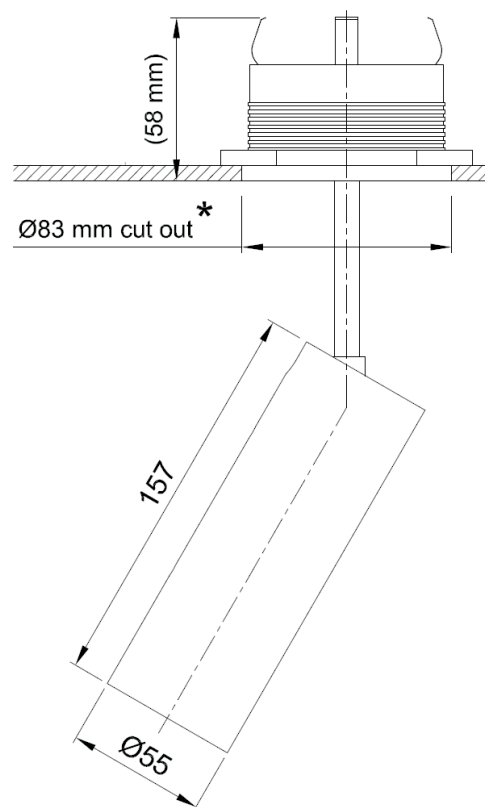

Name **FLATSPOT 6 TRIMLESS XOB**
 Number **F022**
 Collection **FLATSPOT**

TEKNA

General

Location Indoor
 Main material Aluminum alloy
 IP rating IP20
 Class III
 Bathroom zone Zone 3
 Voltage 31,6Vdc typical
 CC 250mA CC
 Driver Required Yes
 Cable length (m) 0,2
 Dimenstions (mm/ W-H-D) .
 Mounting method ceiling installation kit
 Brut weight (kg) 0.500
 Gross weight (kg) 0.400
 Packing (mm / W-H-D) 330x100x100
 Energy Efficiency % .

Lamp

Light source XOB
 Number of light sources 1
 Soket Type .
 Bulb shape Tekna made shape
 Max Lamp Length .
 power consumption 9,9W
 Driver-Luminous Flux 750-900lm
 Colour Temp 2700k / 3000k
 CRI 95
 Lifetime 25000
 Beam angle 12°/24°/38°/45°/60°/Twin/Wide/Long beam