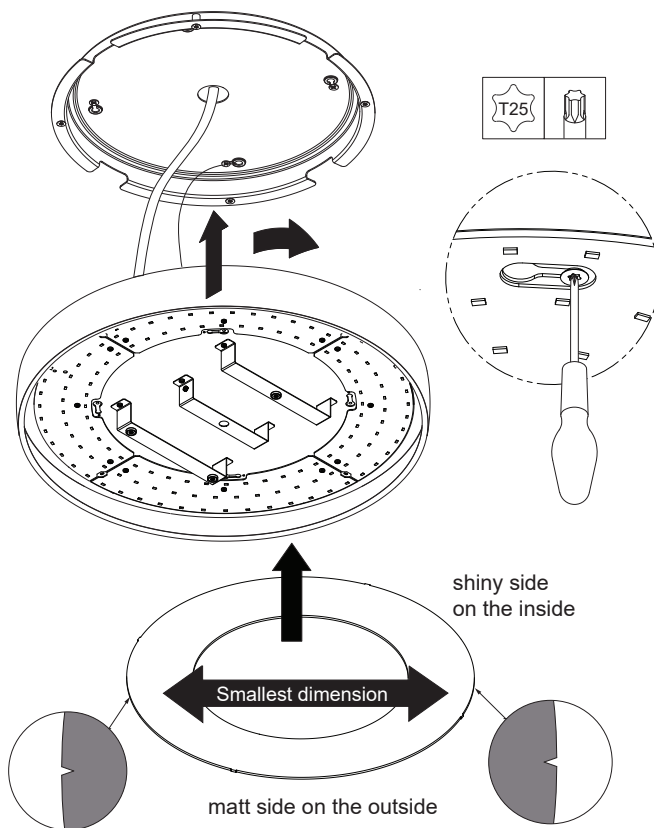

Flat moon Eclips 650 ceiling Down LED 1-10V GI

133620XX_133621XX_133622XX

 Replace protective shield when broken. The luminaire shall only be used complete with its protective shield. Reference number: 1013055.
 
 The light source contained in this luminaire shall only be replaced by the manufacturer or his service agent or a similar qualified person.