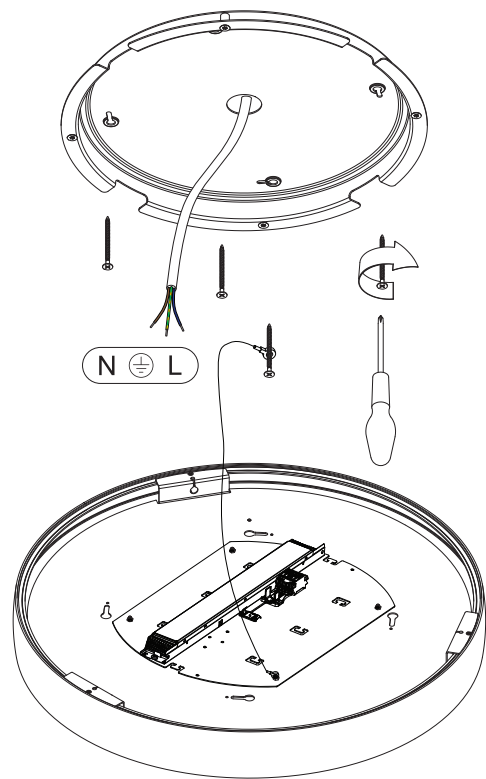

Flat moon Eclips 650 ceiling Down LED 1-10V GI

133620XX_133621XX_133622XX

 Replace protective shield when broken. The luminaire shall only be used complete with its protective shield. Reference number: 1013055.
 
 The light source contained in this luminaire shall only be replaced by the manufacturer or his service agent or a similar qualified person.