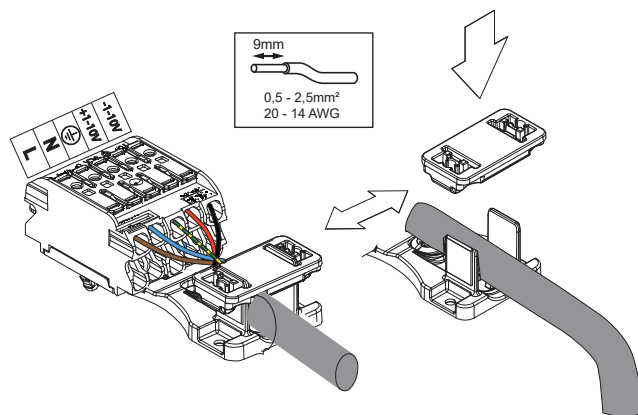

Flat moon Eclips 650 ceiling Down LED 1-10V GI

133620XX_133621XX_133622XX

 Replace protective shield when broken. The luminaire shall only be used complete with its protective shield. Reference number: 1013055.
 
 The light source contained in this luminaire shall only be replaced by the manufacturer or his service agent or a similar qualified person.