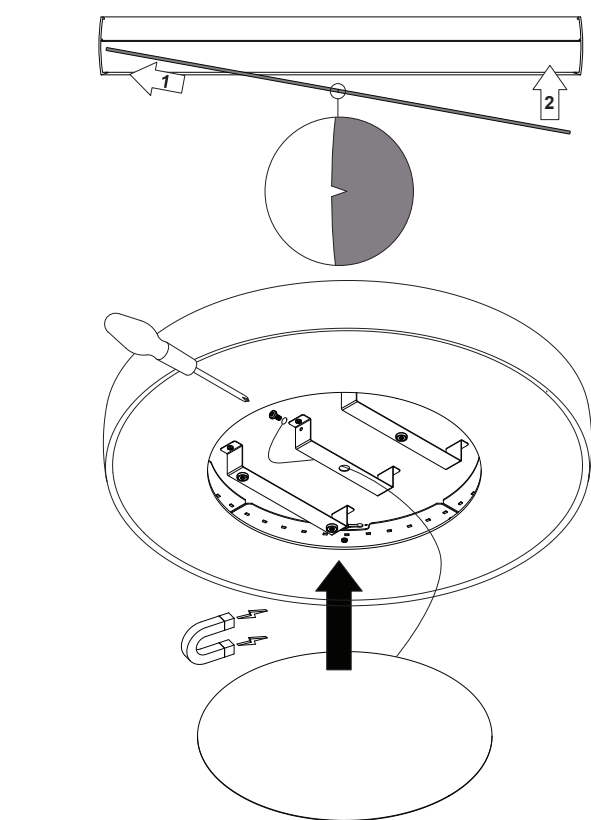

Flat moon Eclips 650 ceiling Down LED 1-10V GI

133620XX_133621XX_133622XX

 Replace protective shield when broken. The luminaire shall only be used complete with its protective shield. Reference number: 1013055.
 
 The light source contained in this luminaire shall only be replaced by the manufacturer or his service agent or a similar qualified person.