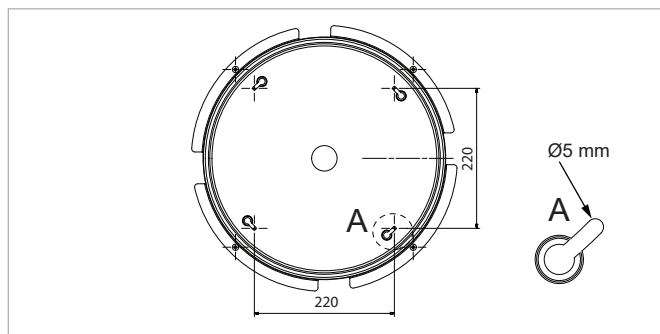

Flat moon Eclips 650 ceiling Down LED 1-10V GI

133620XX_133621XX_133622XX

 Replace protective shield when broken. The luminaire shall only be used complete with its protective shield. Reference number: 1013055.
 
 The light source contained in this luminaire shall only be replaced by the manufacturer or his service agent or a similar qualified person.