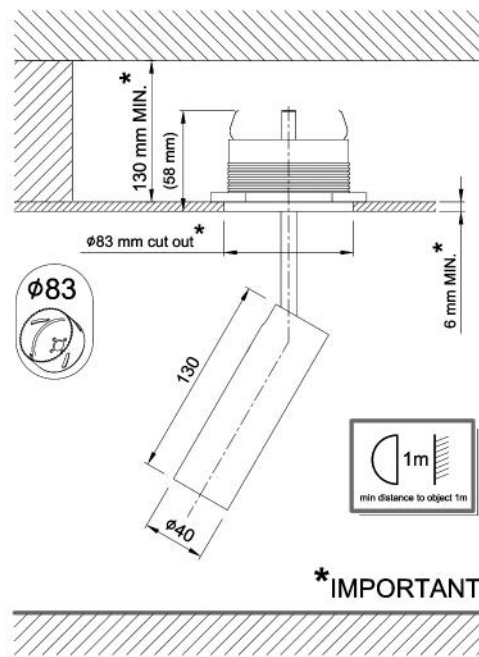

• ALL LOW VOLTAGE PRODUCTS REQUIRE THE USE OF A SUITABLE RATED TRANSFORMER

SWITCH OFF
ABSCHALLEN
DISINSERIRE
COUPER LE CONTACT

1

a.

b.

3

4

Polymer

a.

b.

5

6

2

7

8