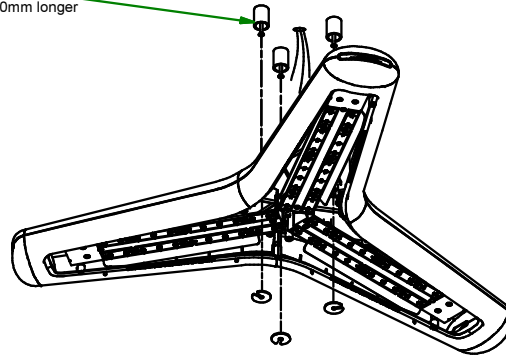

2 - Ceiling/Wall