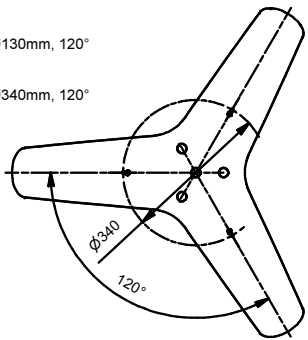

Ceiling/wall:
3 holes on Ø130mm, 120°

Suspended:
3 holes on Ø340mm, 120°