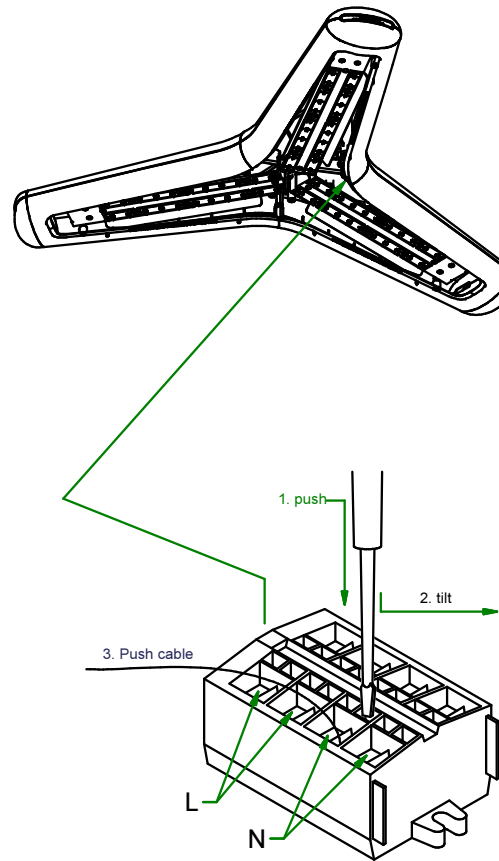

1 - Ceiling/Wall

1 - Suspension

Susp. kit not included!
11061809
11061832

2 - Ceiling/Wall

2 - Suspension

3

4 - Ceiling/Wall

4 - Suspension

Ceiling/wall:
3 holes on Ø130mm, 120°

Suspended:
3 holes on Ø340mm, 120°

The light source contained in this luminaire shall only be replaced by the manufacturer or his service agent or a similar qualified person

Preventing electrostatic damage:

DO NOT TOUCH LED

replace diffuser when broken
ref.: 3007488 DIFFUSER IZAR

CAN BE USED WITH

Susp kit 4m 3x0,75 + 3 steel cables WhStr (11061809)
Susp kit 4m 3x0,75 + 3 steel cables BIstr (11061832)

Izar Susp set 4m (3cables) WhStr (11340409)
Izar Susp set 4m (3cables) BIstr (11340432)

Izar Electrical Connection (11340738)

Susp Kit Rec 4m 3x0,75 (3cables) WhStr/WhStr 11064009
Susp Kit Rec 4m 3x0,75 (3cables) WhStr/BIstr 11064058