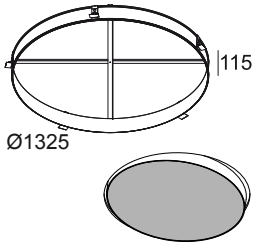

SUPERNOVA 125 RECESSED KIT

274 94 1310

 [View on website](#)

| General info | |
|------------------------------------|--------------|
| LOCATION | indoor |
| CUTOUT SHAPE/SIZE (MM) | round - 1335 |
| RECESSED DEPTH (MM) | 200 |
| THICKNESS OF MOUNTING SURFACE (MM) | max.25 |
| WEIGHT (KG) | 4.5 |

For detailed installation instructions, please consult the manual: [274_94_1310_HAND.pdf](#)

WHERE USED

| | |
|-------------------------|-----------------------------|
| 274 95 12 26 ED5 | SUPERNOVA LINE 125 TW DIM5 |
| 274 95 12 26 WD | SUPERNOVA LINE 125 TW WD |
| 20626 9300 | SUPERNOVA LINE 125 930 |
| 20626 9301 | SUPERNOVA LINE 125 930 DIM1 |
| 20626 9305 | SUPERNOVA LINE 125 930 DIM5 |