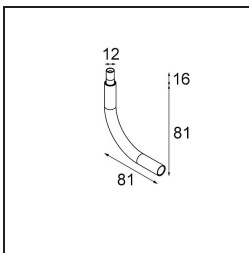

1. **13242209** Modupoint LED Stick Surface Curved 90° White Structure
   13242232 Modupoint LED Stick Surface Curved 90° Black Structure