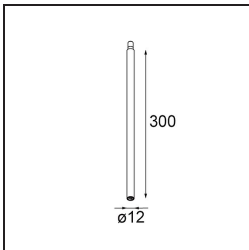

1. **13240209** Modupoint LED Stick 30cm DE white struc
   13240232 Modupoint LED Stick 30cm DE black struc