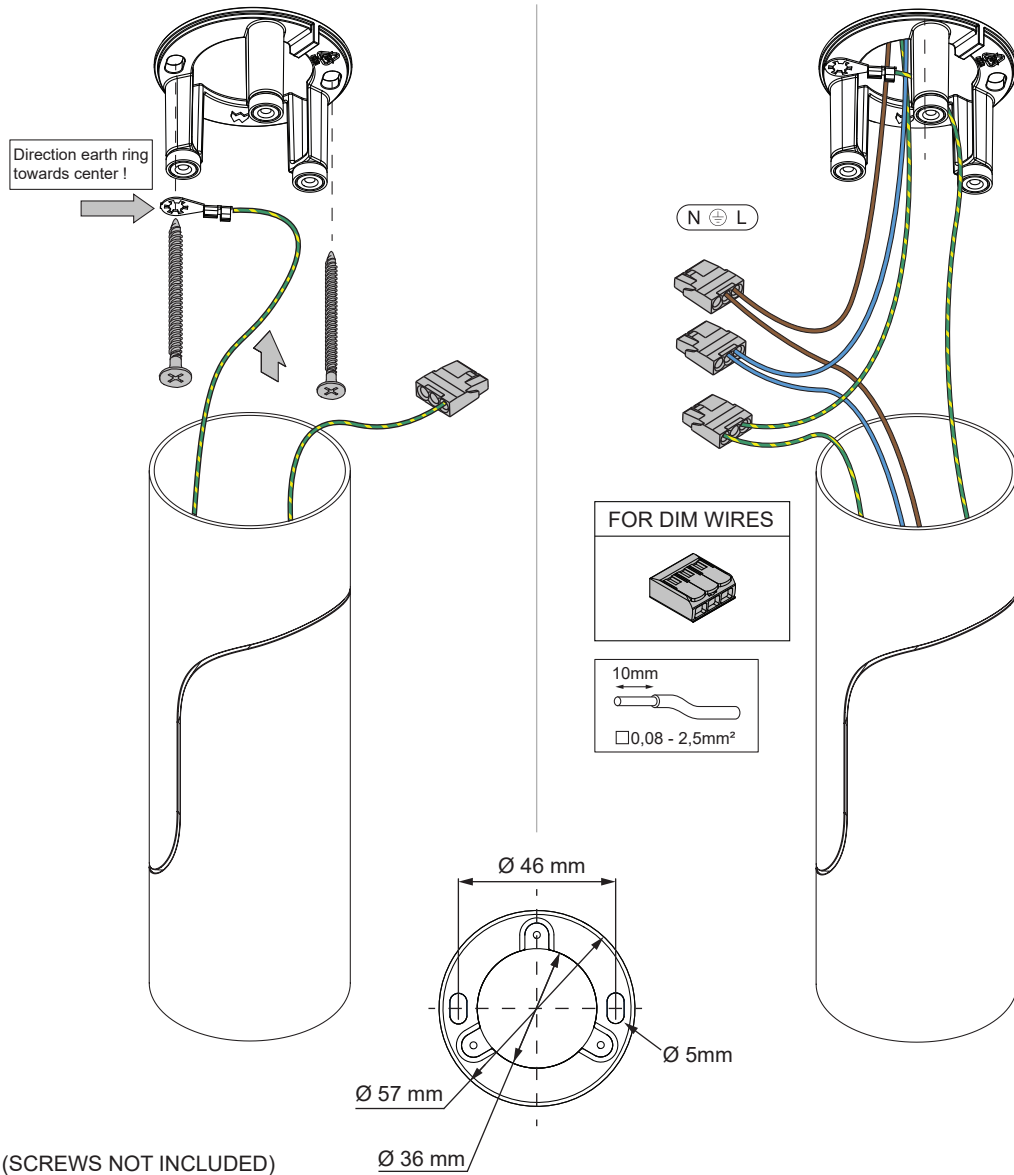

Semih 61 ceiling LED TRE / DALI-PD / 1-10 V

134400XX_134401XX_134402XX_134403XX_134404XX_134405XX

The light source contained in this luminaire shall only be replaced by the manufacturer or his service agent or a similar qualified person

ONLY TO BE USED WITH OPTICS:

- 10217003 Lens ø26,5 LED medium
- 10217003 Lens + 10213802 Snoot ø57
- 10218030 Magnetic reflector ø57 LED spot
- 10218130 Magnetic reflector ø57 LED medium
- 10218230 Magnetic reflector ø57 LED flood