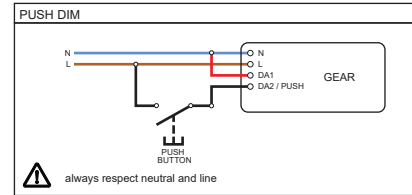

Semih 61 ceiling LED TRE / DALI-PD / 1-10 V

134400XX_134401XX_134402XX_134403XX_134404XX_134405XX

The light source contained in this luminaire shall only be replaced by the manufacturer or his service agent or a similar qualified person