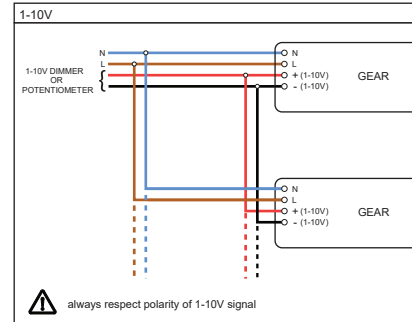

Semih 61 ceiling LED TRE / DALI-PD / 1-10 V

134400XX_134401XX_134402XX_134403XX_134404XX_134405XX

The light source contained in this luminaire shall only be replaced by the manufacturer or his service agent or a similar qualified person