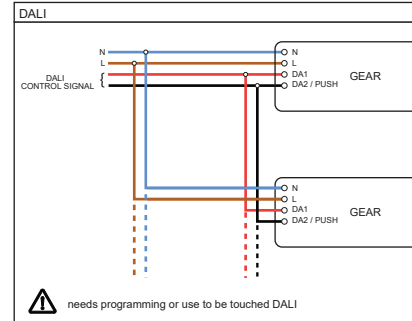

Semih 61 ceiling LED TRE / DALI-PD / 1-10 V

134400XX_134401XX_134402XX_134403XX_134404XX_134405XX

The light source contained in this luminaire shall only be replaced by the manufacturer or his service agent or a similar qualified person