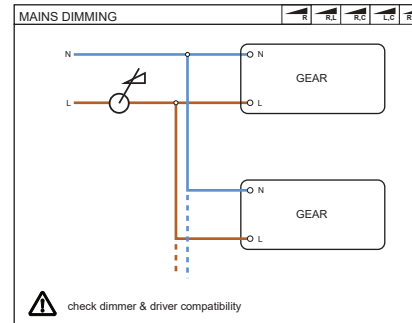

Semih 61 ceiling LED TRE / DALI-PD / 1-10 V

134400XX_134401XX_134402XX_134403XX_134404XX_134405XX

The light source contained in this luminaire shall only be replaced by the manufacturer or his service agent or a similar qualified person