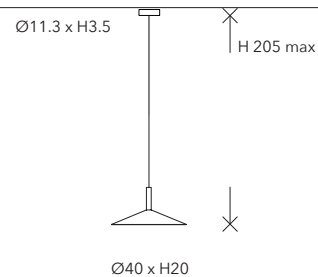

Mounting: Suspension
Environment: Indoor - IP20
Materials: Metallo/Metal
Voltage: 230V 50/60Hz
Source: 14W - 3000K
Lumen: 1180lm
Dimming: /

Rosoni / Canopies

1907-90 CANOPY TYPE C

Mounting: a soffitto / ceiling
Environment: Indoor - IP20
Materials: Metallo / Metal
Dimming: Dimmable 0-10V

1907-10

L212 x Ø40 x H226

1907-20

Finiture / Finishes

Struttura / Structure

Metallo nero opaco
Matt black metal

Rosoni / Canopies

Metallo nero opaco
Matt black metal