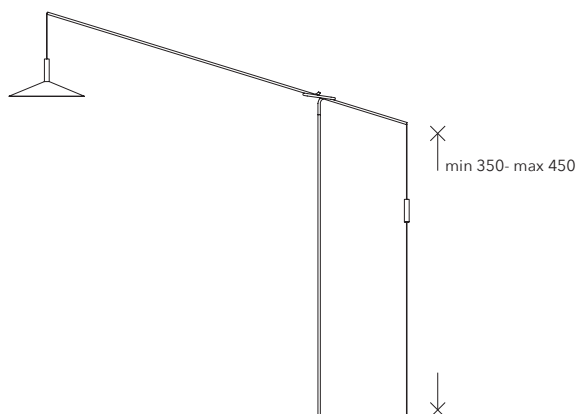

TECHNICAL SHEET

1907-10 FLOOR

Mounting: Floor Lamp
Environment: Indoor - IP20
Materials: Metallo / Metal
Voltage: 230V 50/60Hz
Source: 14W - 3000K
Lumen: 1180lm
Dimming: dimmer on cable

1907-20 SUSPENSION

Mounting: Suspension
Environment: Indoor - IP20
Materials: Metallo/Metal
Voltage: 230V 50/60Hz
Source: 14W - 3000K
Lumen: 1180lm
Dimming: /

Rosoni / Canopies

1907-90 CANOPY TYPE C

Mounting: a soffitto / ceiling
Environment: Indoor - IP20
Materials: Metallo / Metal
Dimming: Dimmable 0-10V

1907-10

L212 x Ø40 x H226

1907-20

Finiture / Finishes

Struttura / Structure

Metallo nero opaco
Matt black metal

Rosoni / Canopies

Metallo nero opaco
Matt black metal

Metallo oro opaco
Matt gold metal

Fotometrie / Photometric Data

Suspension

Floor

NOTE

Versione 2700K disponibile previa verifica tecnica
2700K version available after technical verification

CODES

CODICI / CODES	MISURA / SIZE	STRUTTURA / STRUCTURE	DIFFUSORE / SHADE	DETTAGLI / DETAILS
1907-10-1111-DXNE	floor lamp	nero opaco / matt black		dimmer on cable
1907-20-1111-D2NE	suspension	nero opaco / matt black		
1907-90-1100-DXLE	canopy type C	nero opaco / matt black		dimnable 0-10V
1907-90-0600-DXLE	canopy type C	oro opaco / matt gold		dimnable 0-10V