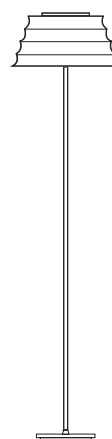

9907-02

9907-10

Ø45 x H170