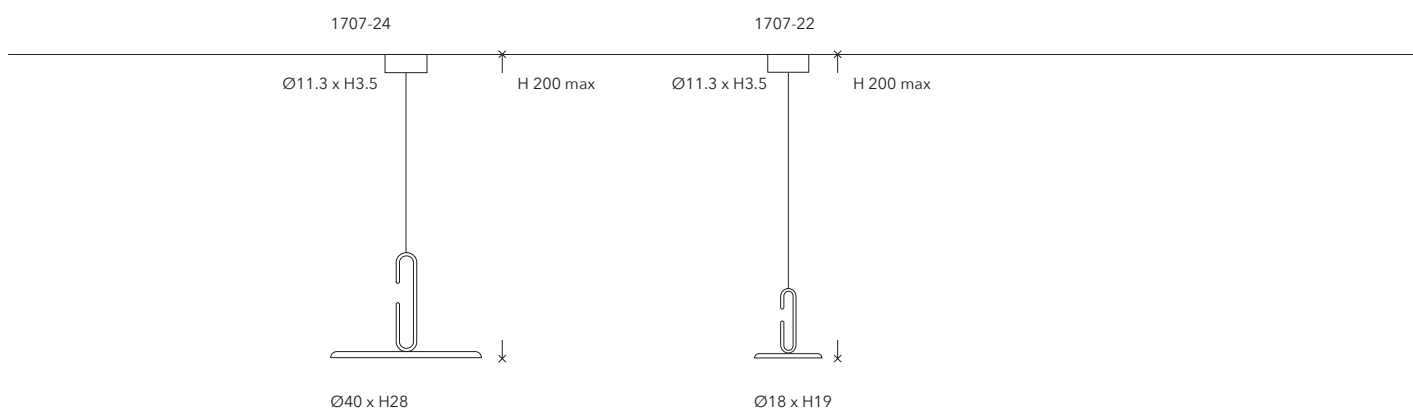

TECHNICAL SHEET

1707-24 LARGE OPEN

Mounting: Sospensione / Suspension

Environment: Indoor - IP20

Materials: Metallo / Metal

Voltage: 230V 50/60Hz

Source: 16W - 3000 K

Lumen: 1900lm

Dimming: /

1707-22 SMALL OPEN

Mounting: Sospensione / Suspension

Environment: Indoor - IP20

Materials: Metallo / Metal

Voltage: 230V 50/60Hz

Source: 7W - 3000 K

Lumen: 850lm

Dimming: /

Rosoni / Canopies

1907-90 TYPE C CLIP LARGE

Mounting: a soffitto / ceiling

Environment: Indoor - IP20

Materials: Metallo / Metal

Dimming: Dimmable 0 - 10V

1707-91 TYPE F CLIP MINI

Mounting: a soffitto / ceiling

Environment: Indoor - IP20

Materials: Metallo / Metal

Dimming: On/Off Dimmable 0 - 10V