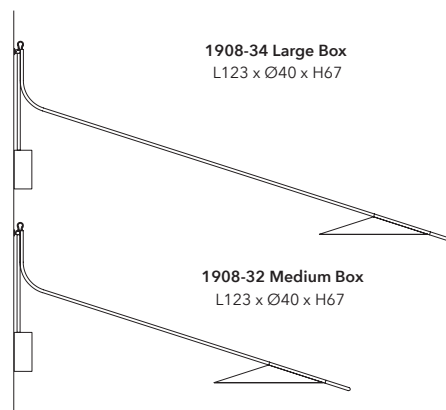

TECHNICAL SHEET

1908-33 LARGE CABLE

Mounting: Applique / Wall lamp
Environment: Indoor - IP20
Materials: Metallo e legno / Metal and wood
Voltage: 230V 50/60Hz
Source: 14W - 3000K
Lumen: 1180lm
Dimming: on-off / dimmer touch

1908-31 MEDIUM CABLE

Mounting: Applique / Wall lamp
Environment: Indoor - IP20
Materials: Metallo e legno / Metal and wood
Voltage: 230V 50/60Hz
Source: 14W - 3000K
Lumen: 1180lm
Dimming: on-off / dimmer touch

1908-34 LARGE BOX

Mounting: Applique / Wall lamp
Environment: Indoor - IP20
Materials: Metallo e legno / Metal and wood
Voltage: 230V 50/60Hz
Source: 14W - 3000K
Lumen: 1180lm
Dimming: dimmer touch

1908-32 MEDIUM BOX

Mounting: Applique / Wall lamp
Environment: Indoor - IP20
Materials: Metallo e legno / Metal and wood
Voltage: 230V 50/60Hz
Source: 14W - 3000K
Lumen: 1180lm
Dimming: Dimmer touch

1908-36 LARGE DIMMABLE

Mounting: Applique / Wall lamp
Environment: Indoor - IP20
Materials: Metallo e legno / Metal and wood
Voltage: 230V 50/60Hz
Source: 14W - 3000K
Lumen: 1180lm
Dimming: Dimmable 0-10V / DALI

1908-35 MEDIUM DIMMABLE

Mounting: Applique / Wall lamp
Environment: Indoor - IP20
Materials: Metallo e legno / Metal and wood
Voltage: 230V 50/60Hz
Source: 14W - 3000K
Lumen: 1180lm
Dimming: Dimmable 0-10V / DALI