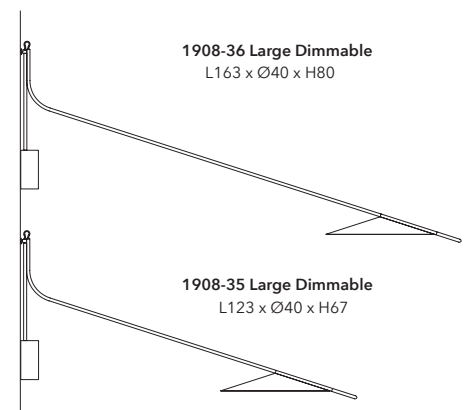

TECHNICAL SHEET

1908-33 LARGE CABLE

Mounting: Applique / Wall lamp
Environment: Indoor - IP20
Materials: Metallo e legno / Metal and wood
Voltage: 230V 50/60Hz
Source: 14W - 3000K
Lumen: 1180lm
Dimming: on-off / dimmer touch

1908-31 MEDIUM CABLE

Mounting: Applique / Wall lamp
Environment: Indoor - IP20
Materials: Metallo e legno / Metal and wood
Voltage: 230V 50/60Hz
Source: 14W - 3000K
Lumen: 1180lm
Dimming: on-off / dimmer touch

1908-34 LARGE BOX

Mounting: Applique / Wall lamp
Environment: Indoor - IP20
Materials: Metallo e legno / Metal and wood
Voltage: 230V 50/60Hz
Source: 14W - 3000K
Lumen: 1180lm
Dimming: dimmer touch

1908-32 MEDIUM BOX

Mounting: Applique / Wall lamp
Environment: Indoor - IP20
Materials: Metallo e legno / Metal and wood
Voltage: 230V 50/60Hz
Source: 14W - 3000K
Lumen: 1180lm
Dimming: Dimmer touch

1908-36 LARGE DIMMABLE

Mounting: Applique / Wall lamp
Environment: Indoor - IP20
Materials: Metallo e legno / Metal and wood
Voltage: 230V 50/60Hz
Source: 14W - 3000K
Lumen: 1180lm
Dimming: Dimmable 0-10V / DALI

1908-35 MEDIUM DIMMABLE

Mounting: Applique / Wall lamp
Environment: Indoor - IP20
Materials: Metallo e legno / Metal and wood
Voltage: 230V 50/60Hz
Source: 14W - 3000K
Lumen: 1180lm
Dimming: Dimmable 0-10V / DALI