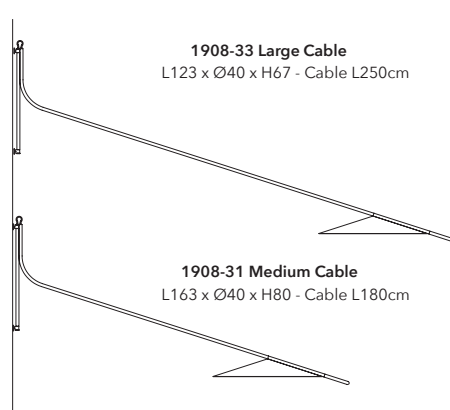

TECHNICAL SHEET

1908-33 LARGE CABLE

Mounting: Applique / Wall lamp
Environment: Indoor - IP20
Materials: Metallo e legno / Metal and wood
Voltage: 230V 50/60Hz
Source: 14W - 3000K
Lumen: 1180lm
Dimming: on-off / dimmer touch

1908-31 MEDIUM CABLE

Mounting: Applique / Wall lamp
Environment: Indoor - IP20
Materials: Metallo e legno / Metal and wood
Voltage: 230V 50/60Hz
Source: 14W - 3000K
Lumen: 1180lm
Dimming: on-off / dimmer touch

1908-34 LARGE BOX

Mounting: Applique / Wall lamp
Environment: Indoor - IP20
Materials: Metallo e legno / Metal and wood
Voltage: 230V 50/60Hz
Source: 14W - 3000K
Lumen: 1180lm
Dimming: dimmer touch

1908-32 MEDIUM BOX

Mounting: Applique / Wall lamp
Environment: Indoor - IP20
Materials: Metallo e legno / Metal and wood
Voltage: 230V 50/60Hz
Source: 14W - 3000K
Lumen: 1180lm
Dimming: Dimmer touch

1908-36 LARGE DIMMABLE

Mounting: Applique / Wall lamp
Environment: Indoor - IP20
Materials: Metallo e legno / Metal and wood
Voltage: 230V 50/60Hz
Source: 14W - 3000K
Lumen: 1180lm
Dimming: Dimmable 0-10V / DALI

1908-35 MEDIUM DIMMABLE

Mounting: Applique / Wall lamp
Environment: Indoor - IP20
Materials: Metallo e legno / Metal and wood
Voltage: 230V 50/60Hz
Source: 14W - 3000K
Lumen: 1180lm
Dimming: Dimmable 0-10V / DALI