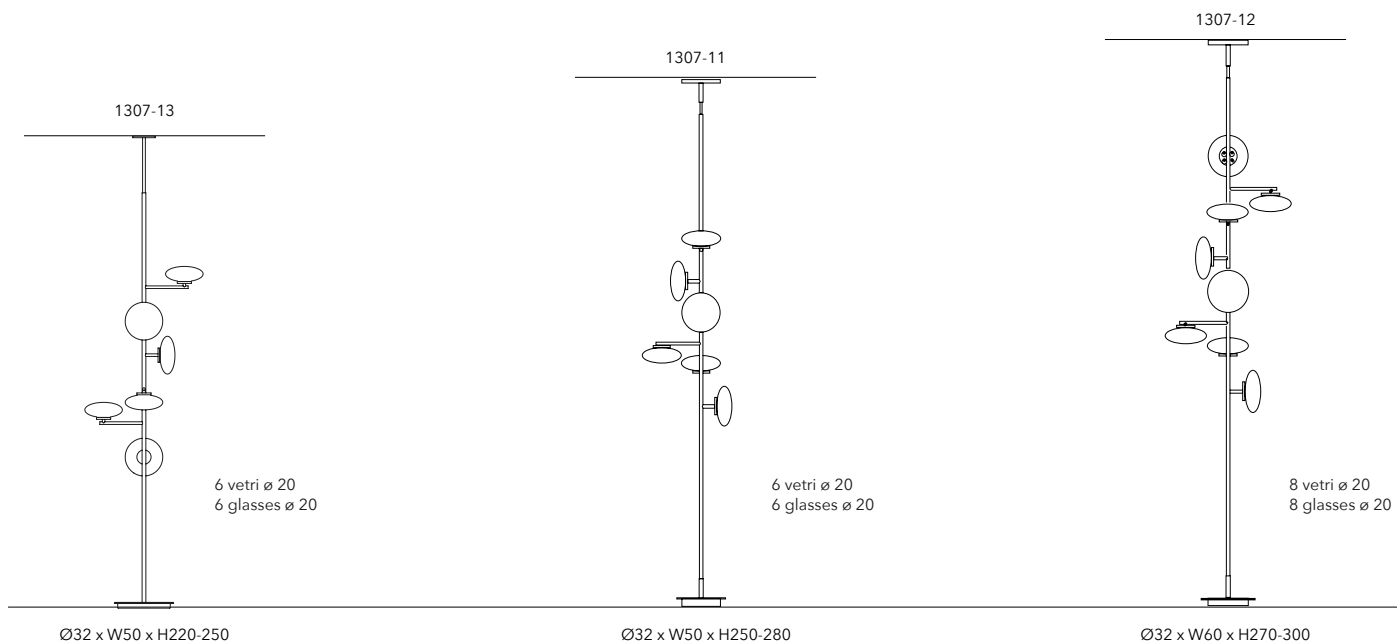

TECHNICAL SHEET

1307-13 EXTRA SMALL

Mounting: Lampada terra-cielo / Floor-ceiling lamp

Environment: Indoor - IP20

Materials: Metallo / Metal

Voltage: 220-240V 50/60Hz

Source: LED 6x 6W - CRI=90

Color Temperature: 3000K / 2700K

Lighting Control: Dimmer on cable

1307-11 SMALL

Mounting: Lampada terra-cielo / Floor-ceiling lamp

Environment: Indoor - IP20

Materials: Metallo / Metal

Voltage: 220-240V 50/60Hz

Source: LED 6x 6W - CRI=90

Color Temperature: 3000K / 2700K

Lighting Control: Dimmer on cable

1307-12 LARGE

Mounting: Lampada terra-cielo / Floor-ceiling lamp

Environment: Indoor - IP20

Materials: Metallo / Metal

Voltage: 220-240V 50/60Hz

Source: LED 8x 6W - CRI=90

Color Temperature: 3000K / 2700K

Lighting Control: Dimmer on cable