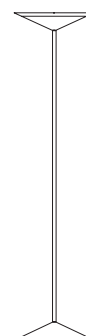

TECHNICAL SHEET

1710-03 LARGE

Mounting: Lampada da tavolo / Table lamp
Environment: Indoor - IP20
Materials: Metallo / Metal
Voltage: 230V 50/60Hz
Source: 14W - 3000K
Lumen: 1500 lm
Dimming: Dimmer on cable

1710-03

1710-04

1710-01

1710-10

1710-20

Ø32 x H27

Ø32 x H27

Ø16 x H20

Ø32 x H130

Ø110 x H135

Finiture / Finishes

Struttura / Structure

Nero opaco
Matt black

Oro opaco
Matt gold

Bianco opaco
Matt white

CODES