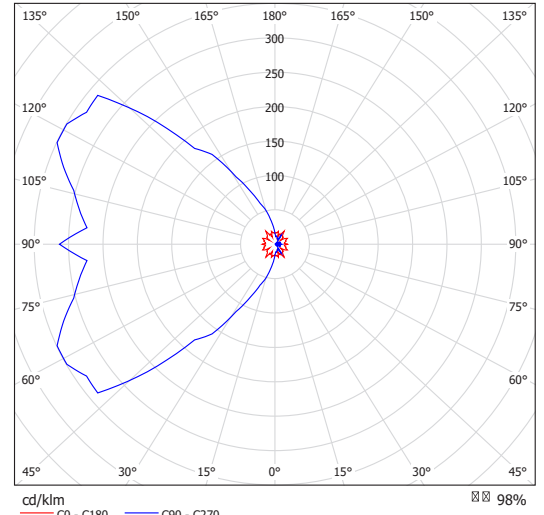

Medium

NOTE:

Tutti i corpi illuminanti possono essere venduti esclusivamente con i rosoni singoli o con le piastre multiple.
Vale altresì il viceversa: rosoni e piastre multiple non possono essere venduti separatamente dai pendenti.
Tutti gli apparecchi sono testati e garantiti nella loro interezza: pendente + rosoni oppure pendente/i + piastra multipla.
Qualsiasi installazione non autorizzata non viene giudicata conforme.

All luminaires can only be sold with the single rosettes or with the multiple plates.
The reverse is also true: rosettes and multiple plates cannot be sold separately from pendants.
All fixture are tested and guaranteed in their entirety: pendant + rosette or pendant(s) + multiplate.
Any unauthorized installation will not be deemed compliant.