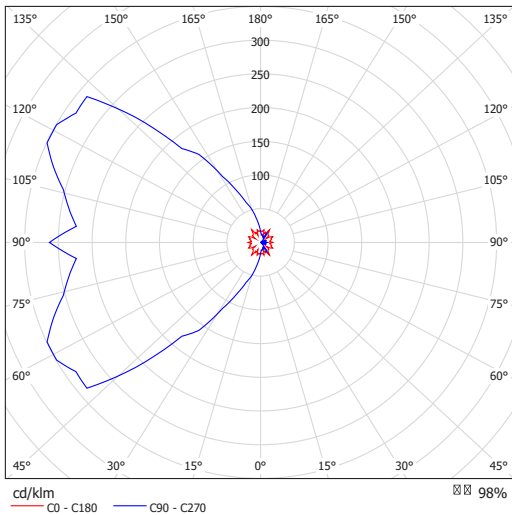

Finiture / Finishes

Struttura / Structure

Fotometrie / Photometric Data

Small

NOTE:

Tutti i corpi illuminanti possono essere venduti esclusivamente con i rosoni singoli o con le piastre multiple.
Vale altresì il viceversa: rosoni e piastre multiple non possono essere venduti separatamente dai pendenti.
Tutti gli apparecchi sono testati e garantiti nella loro interezza: pendente + rosoni oppure pendente/i + piastra multipla.
Qualsiasi installazione non autorizzata non viene giudicata conforme.

All luminaires can only be sold with the single rosettes or with the multiple plates.
The reverse is also true: rosettes and multiple plates cannot be sold separately from pendants.
All fixture are tested and guaranteed in their entirety: pendant + rosette or pendant(s) + multiplate.
Any unauthorized installation will not be deemed compliant.