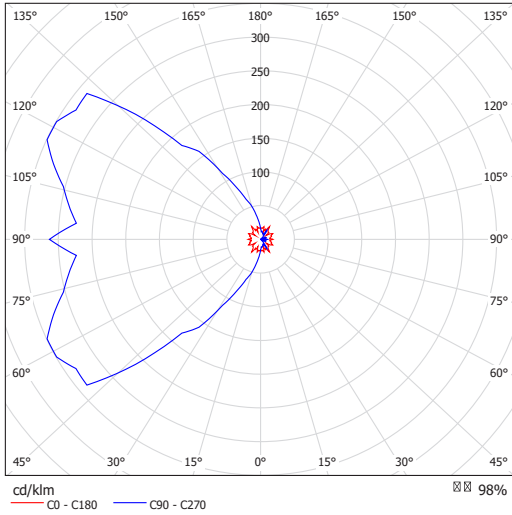

NOTE:
 Remote driver not included

Finiture / Finishes

Struttura / Structure

Grafite
Graphite

Verde salvia
Sage green

Senape
Mustard

Bianco
White

Fotometrie / Photometric Data