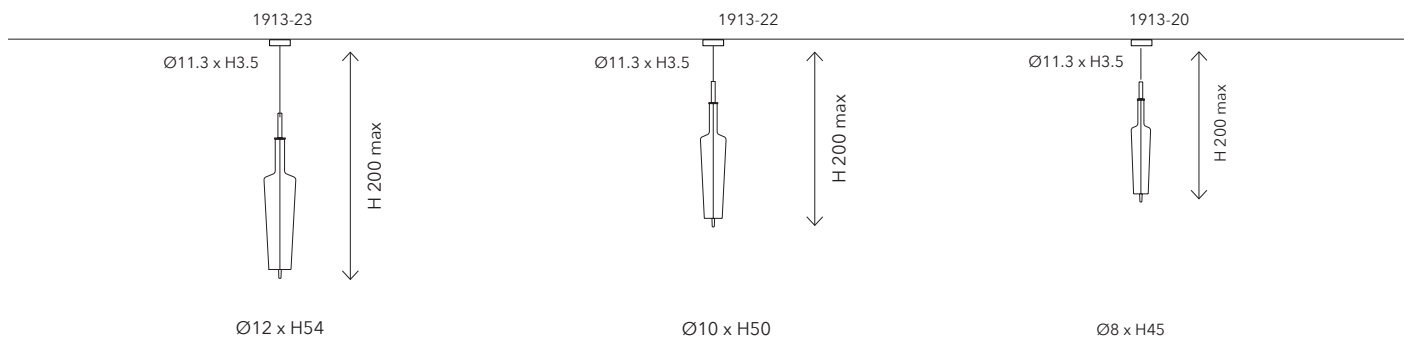

TECHNICAL SHEET

1913-23 LARGE

Mounting: Sospensione / Suspension
Environment: Indoor - IP20
Materials: Cemento / Concrete
Voltage: 230V 50/60Hz
Source: 4W - 3000K
Lumen: 208 lm
Dimming: /

1913-22 MEDIUM

Mounting: Sospensione / Suspension
Environment: Indoor - IP20
Materials: Cemento / Concrete
Voltage: 230V 50/60Hz
Source: 4W - 3000K
Lumen: 208 lm
Dimming: /

1913-20 SMALL

Mounting: Sospensione / Suspension
Environment: Indoor - IP20
Materials: Cemento / Concrete
Voltage: 230V 50/60Hz
Source: 4W - 3000K
Lumen: 208 lm
Dimming: /

Rosoni / Canopies

1704-90 CANOPY TYPE B

Mounting: a soffitto / ceiling
Environment: Indoor - IP20
Materials: Metallo / Metal
Dimming: on-off 0-10V / Dimmable DALI

1704-91 CANOPY TYPE B RECESSED

Mounting: incasso / recessed
Environment: Indoor - IP20
Materials: Metallo / Metal

NOTE:
Remote driver not included