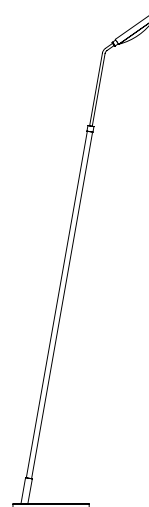

### 1706-00 TABLE

Mounting: Lampada da tavolo / Table lamp

Environment: Indoor - IP20

Materials: Metallo e Cuoio / Metal and Leather

Voltage: 230V 50/60Hz

Source: 4W - 3000K

Lumen: 600 lm

Dimming: Dimmer on cable

### 1706-10 FLOOR

Mounting: Lampada da terra / Floor lamp

Environment: Indoor - IP20

Materials: Metallo e Cuoio / Metal and Leather

Voltage: 230V 50/60Hz

Source: 4W - 3000K

Lumen: 600 lm

Dimming: Dimmer on cable

1706-00

1706-10

180

200

Ø12 x H63 (°40 max)

Ø12 x H135 (°25 max)