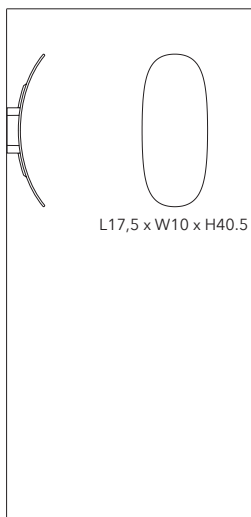

TECHNICAL SHEET

1905-30 WALL

Mounting: Applique / Wall lamp

Environment: Indoor - IP20

Materials: Metallo / Metal

Voltage: 230V 50/60Hz

Source: 20W - 3000K

Lumen: 1500 lm

Dimming: Dimmable 0-10V / DALI

1905-30