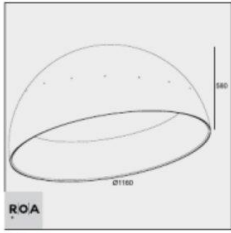

# SUPERDOME

Cosiness is large and round; of that the Superdome is proof. This luminaire was initially created as an XXL version of Tweeter, one of the award winners in the collection. The Superdome is perfectly at home in double ceiling heights, or just as an atmospheric dome over the dining table or as an eye-catcher in the hall at home or the office.

The body made from polyester is available with a black or white exterior, the interior is white for optimal light diffusion. At first glance the Superdome looks very simple, but it is well thought-out. The light source is concealed behind a large diffuser, recessed into the dome obscured direct from view and preventing glare.

[www.deltalight.com/superdome](http://www.deltalight.com/superdome)

**SUPERDOME RECESSED**

CRI 90  
 IP GRADE

3000K / CRI>90
LED CLUSTER 105W / 3000K / 16950lm
1-10V DIM
<b>321 96 9528 ED1</b> ◊
◊ B-W / W-W
120-240V / 50-60Hz
◊ 23.0 IP20