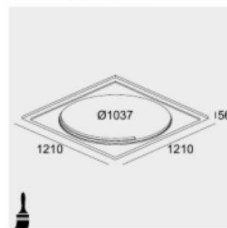

[www.deltalight.com/superdome](http://www.deltalight.com/superdome)

**SUPERDOME RECESSED**

CRI 90  
 IP GRADE

3000K / CRI>90
LED CLUSTER 105W / 3000K / 16950lm
1-10V DIM
<b>321 96 9528 ED1</b> ◊
◊ B-W / W-W
120-240V / 50-60Hz
◊ 23.0 IP20

**I** KIT x 350

**SUPERDOME RECESSED KIT**

1105x1105x350 / max. 12

**321 96 1036**

4,2

**REQUIREMENTS**  
 SUPERDOME RECESSED KIT ► **321 96 1036**

INTERIOR CEILING