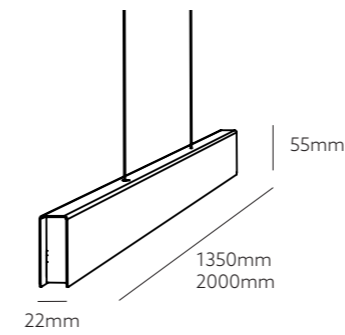

# Avignon

driver 60W non dim - MW60  
 driver 60W triac dim - BE60WTRIAC  
 driver 60W dali dim - MW60DALI

AVIGNON 1350 DIM AVIGNON 1350 EXCL. AVIGNON 2000 DIM AVIGNON 2000 EXCL.

BRONZE	U111H3DOE	U111H4DOE	U111H7DOE	U111H8DOE
BLACK	U111H3DZL	U111H4DZL	U111H7DZL	U111H8DZL
WHITE	U111H3DWL	U111H4DWL	U111H7DWL	U111H8DWL
BRUSHED BRASS	U111H3DLB	U111H4DLB	U111H7DLB	U111H8DLB
BASE		 plaster-board		 plaster-board
CCT	2700K*	2700K*	2700K*	2700K*
LED				
VOLT	230V	24V	230V	24V
WATT	24W	24W	37W	37W
LUMEN	2150	2150	3360	3360
CLASS				
GEAR	incorporated	not incorporated	incorporated	not incorporated
DIMMABLE	YES (0-10V)	-	YES (0-10V)	-
DIMENSIONS BASE	180x79xh27	D90mm	180x79xh27	D90mm
		40-80mm		40-80mm