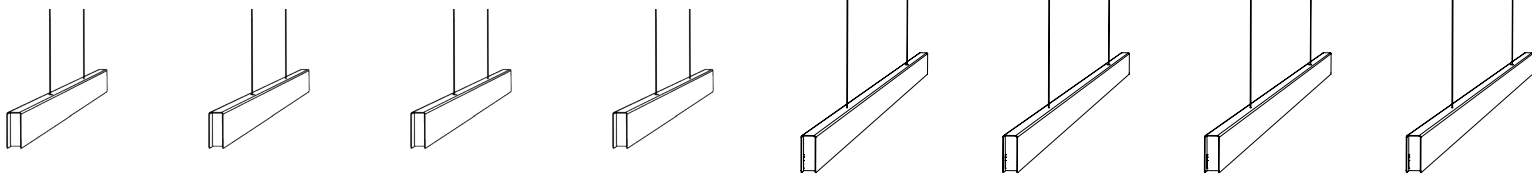

### Admirable lighting with Avignon

As clean and pure as it gets with high quality LED strips for an appealing light. Avignon can be placed directly above a dining table, home or office workspace.

	AVIGNON 1350 24W	AVIGNON 1350 24W	AVIGNON 1350 24W DIM	AVIGNON 1350 24W w/out driver	AVIGNON 2000 18W	AVIGNON 2000 18W	AVIGNON 2000 37W DIM	AVIGNON 2000 37W w/out driver
BRONZE	U111H1DOE	U111H2DOE	U111H3DOE	U111H4DOE	U111H5DOE	U111H6DOE	U111H7DOE	U111H8DOE
BLACK	U111H1DZL	U111H2DZL	U111H3DZL	U111H4DZL	U111H5DZL	U111H6DZL	U111H7DZL	U111H8DZL
WHITE	U111H1DWL	U111H2DWL	U111H3DWL	U111H4DWL	U111H5DWL	U111H6DWL	U111H7DWL	U111H8DWL
BRUSHED BRASS	U111H1DLB	U111H2DLB	U111H3DLB	U111H4DLB	U111H5DLB	U111H6DLB	U111H7DLB	U111H8DLB
BASE								
CCT	2700	2700	2700	2700	2700	2700	2700	2700
LED								
MAX.WATT	24W	24W	24W	24W	18W	18W	37W	37W
LUMEN	2150lm	2150lm	2150lm	2150lm	2520lm	2520lm	3360lm	3360lm
CLASS		class I	class I			class I	class I	
GEAR	incorporated	incorporated	incorporated	not incorporated	incorporated	incorporated	incorporated	not incorporated
DIMMABLE	NO	NO	YES*	-	NO	NO	YES*	-
DIMENSIONS (mm)	L1350 x H55 x B22	L1350 x H55 x B22	L1350 x H55 x B22	L1350 x H55 x B22	L1995 x H55 x B22	L1995 x H55 x B22	L1995 x H55 x B22	L1995 x H55 x B22
	D 25mm			D 40mm- 80mm	D 25mm			D 40mm- 80mm