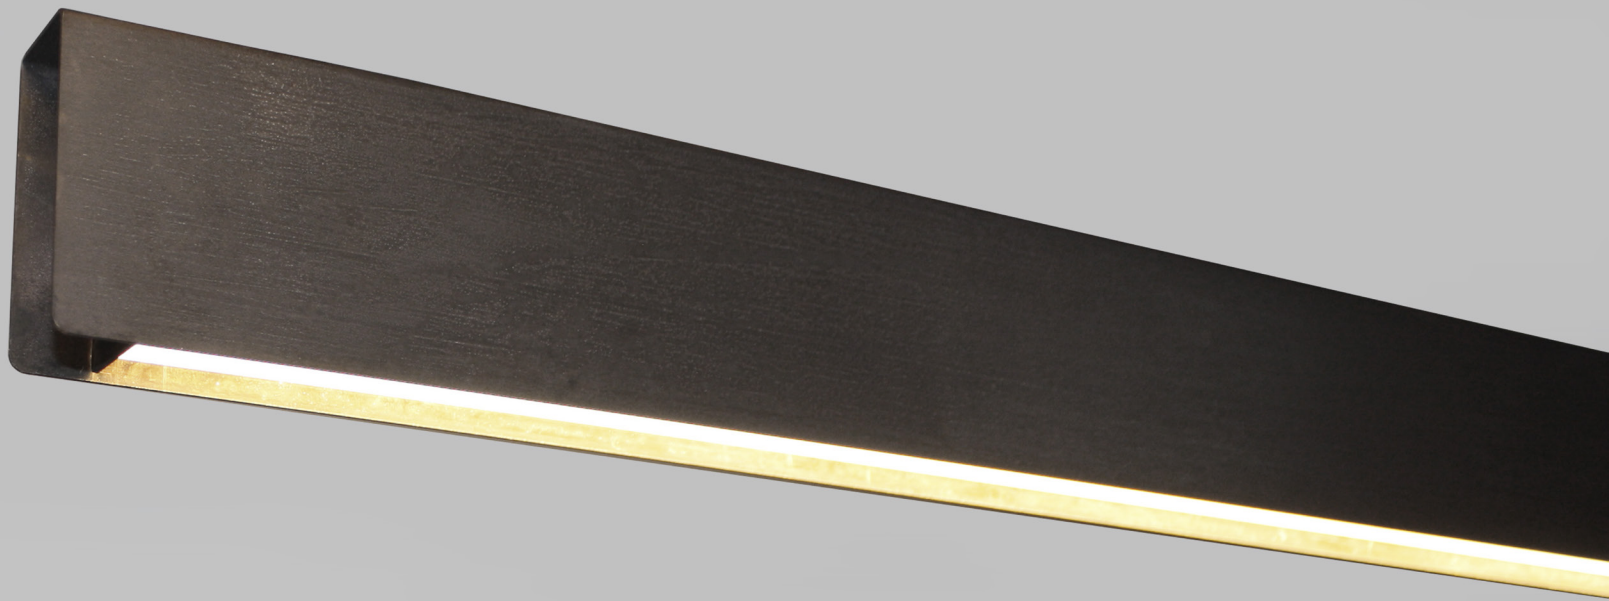

NOSTA / Avignon

*Admirable lighting with Avignon*

### Admirable lighting with Avignon

As clean and pure as it gets with high quality LED strips for an appealing light. Avignon can be placed directly above a dining table, home or office workspace.

	AVIGNON 1350 24W	AVIGNON 1350 24W	AVIGNON 1350 24W DIM	AVIGNON 1350 24W w/out driver	AVIGNON 2000 18W	AVIGNON 2000 18W	AVIGNON 2000 37W DIM	AVIGNON 2000 37W w/out driver
BRONZE	U111H1DOE	U111H2DOE	U111H3DOE	U111H4DOE	U111H5DOE	U111H6DOE	U111H7DOE	U111H8DOE
BLACK	U111H1DZL	U111H2DZL	U111H3DZL	U111H4DZL	U111H5DZL	U111H6DZL	U111H7DZL	U111H8DZL
WHITE	U111H1DWL	U111H2DWL	U111H3DWL	U111H4DWL	U111H5DWL	U111H6DWL	U111H7DWL	U111H8DWL
BRUSHED BRASS	U111H1DLB	U111H2DLB	U111H3DLB	U111H4DLB	U111H5DLB	U111H6DLB	U111H7DLB	U111H8DLB
BASE								
CCT	2700	2700	2700	2700	2700	2700	2700	2700
LED								
MAX.WATT	24W	24W	24W	24W	18W	18W	37W	37W
LUMEN	2150lm	2150lm	2150lm	2150lm	2520lm	2520lm	3360lm	3360lm
CLASS		class I	class I			class I	class I	
GEAR	incorporated	incorporated	incorporated	not incorporated	incorporated	incorporated	incorporated	not incorporated
DIMMABLE	NO	NO	YES*	-	NO	NO	YES*	-
DIMENSIONS (mm)	L1350 x H55 x B22	L1350 x H55 x B22	L1350 x H55 x B22	L1350 x H55 x B22	L1995 x H55 x B22	L1995 x H55 x B22	L1995 x H55 x B22	L1995 x H55 x B22
	D 25mm			D 40mm- 80mm	D 25mm			D 40mm- 80mm