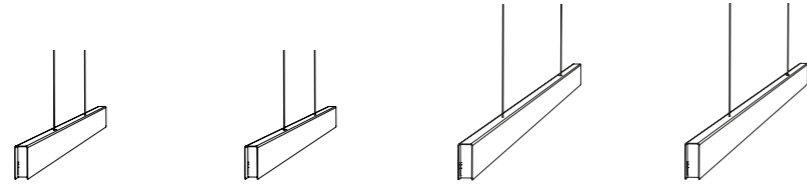

# Avignon

driver 60W non dim - MW60  
 driver 60W triac dim - BE60WTRIAC  
 driver 60W dali dim - MW60DALI

AVIGNON 1350 DIM AVIGNON 1350 EXCL. AVIGNON 2000 DIM AVIGNON 2000 EXCL.

BRONZE	U111H3DOE	U111H4DOE	U111H7DOE	U111H8DOE
BLACK	U111H3DZL	U111H4DZL	U111H7DZL	U111H8DZL
WHITE	U111H3DWL	U111H4DWL	U111H7DWL	U111H8DWL
BRUSHED BRASS	U111H3DLB	U111H4DLB	U111H7DLB	U111H8DLB
BASE		 plaster-board		 plaster-board
CCT	2700K*	2700K*	2700K*	2700K*
LED				
VOLT	230V	24V	230V	24V
WATT	24W	24W	37W	37W
LUMEN	2150	2150	3360	3360
CLASS				
GEAR	incorporated	not incorporated	incorporated	not incorporated
DIMMABLE	YES (0-10V)	-	YES (0-10V)	-
DIMENSIONS BASE	180x79xh27	D90mm	180x79xh27	D90mm
		40-80mm		40-80mm