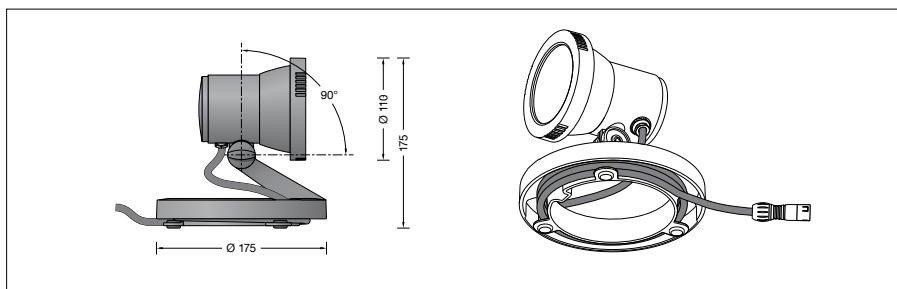

BEGA

24 368

Plug & Play Garden floodlight

IP 65

Project · Reference number

Date

Product data sheet

Application

BEGA Plug & Play

Portable floodlight with connecting cable and 48 V plug for efficient illumination of gardens. The floodlight can be placed on lawns, soil as well as on paths and terraces.

Product description

Floodlight made of glass-fibre reinforced polyamide

Clear safety glass

Reflector surface made of pure aluminium

Swivel range 90°

No tools are needed to adjust the operating position

Factory wired with 5 m cable H05RN-F 3 G 0,75[□] with power plug which is partly rollable under the luminaire

Safety class III

Protection class IP 65

Dust-tight and protection against water jets

CE – Conformity mark

Weight: 1.0 kg

Lighting technology

Half beam angle 36°

Luminaire data for the light planning program DIALux for outdoor lighting, street lighting and interior lighting as well as luminaire data in EULUMDAT and IES format are available on our website www.bega.com.

Lamp

Module connected wattage 3 W

Luminaire connected wattage 4 W

Rated temperature $t_a = 25\text{ °C}$

Ambient temperature $t_{a\text{ max}} = 65\text{ °C}$

Voltage 48 V = DC

24 368 K3

Module designation LED-0488/930

Colour temperature 3000 K

Colour rendering index CRI > 90

Module luminous flux 445 lm

Luminaire luminous flux 340 lm

Luminaire luminous efficiency 85 lm/W

Service life of the LED

Ambient temperature $t_a = 25\text{ °C}$

– at > 500,000h: L70B50

max. ambient temperature $t_a = 65\text{ °C}$

– at 68,000h: L70B50

Accessories

13 566 Smart Tower with connecting cable and mains plug

13 567 Smart Tower with connecting cable and free cable end

13 568 Smart Extender Distributor with 5 m cable and 48V plug, switchable and dimmable via Zigbee Control module

10 526 Remote control ONE

13 569 Remote control PRO

10 596 Extension cable 5 m

10 597 Extension cable 10 m

70 588 Gateway for controlling your lighting system by app BEGA Gateway from a smartphone or tablet

For the accessories a separate instructions for use can be provided upon request.

Light distribution