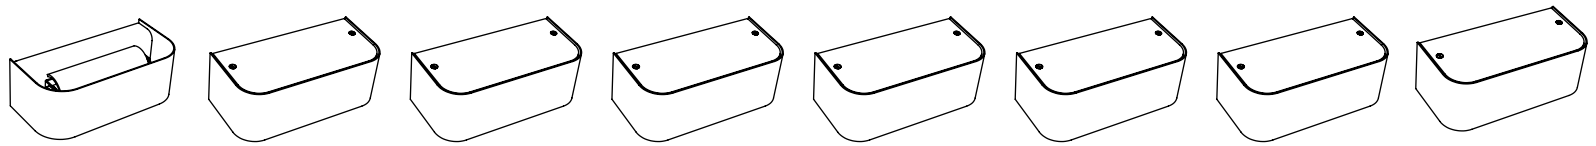

## Easy lighting with Nice

The Nice dimensions are calculated using the golden ratio to attribute the highest aesthetic value to this armature. The ratios are perceived as natural and appealing and the rigid, sober lines facilitate the integration of Nice both in formal and domestic interiors. Thus, no coincidence that Nice is a bestseller in the Nosta collection.

	NICE R7s indoor	NICE LED 8W indoor	NICE LED 12W indoor	NICE LED 12W DIM indoor	NICE LED 8W outdoor	NICE LED 12W outdoor	NICE LED 4W UP or DOWN outdoor	NICE LED 8W UP or DOWN outdoor
BRONZE	U21A1HOE	U21A2DOE	U21A1DOE	U21A4DOE				
INOX	U21A1HNM	U21A2DNM	U21A1DNM	U21A4DNM	U21A3DNM	U21A6DNM	U21A8DNM	U21A7DNM
WHITE	U21A1HWL	U21A2DWL	U21A1DWL	U21A4DWL	U21A3DWL	U21A6DWL	U21A8DWL	U21A7DWL
BLACK	U21A1HZL	U21A2DZL	U21A1DZL	U21A4DZL	U21A3DZL	U21A6DZL	U21A8DZL	U21A7DZL
BRUSHED BRASS	U21A1HLB	U21A2DLB	U21A1DLB	U21A4DLB				
LAMP / LED								
BASE	R7S/79							
CCT		2700K	2700K	2700K	2700K	2700K	2700K	2700K
LUMEN		439+439	878+439	878+439	439+439	878+439	439	878
MAX.WATT	5W	4W + 4W	8W + 4W	8W+4W	4W + 4W	8W+4W	4W	8W
VOLT	220V	220V	220V	220V	220V	220V	220V	220V
CLASS	class I 	class I 	class I 	class I 	class I 	class I 	class I 	class I 
GEAR	n/a	incorporated	incorporated	incorporated	incorporated	incorporated	incorporated	incorporated
DIMMABLE	YES	NO	NO	YES	NO	NO	NO	NO
DIMENSIONS (mm)	L150 x B70 x H50	L150 x B70 x H50	L150 x B70 x H50	L150 x B70 x H50	L150 x B70 x H50	L150 x B70 x H50	L150 x B70 x H50	L150 x B70 x H50