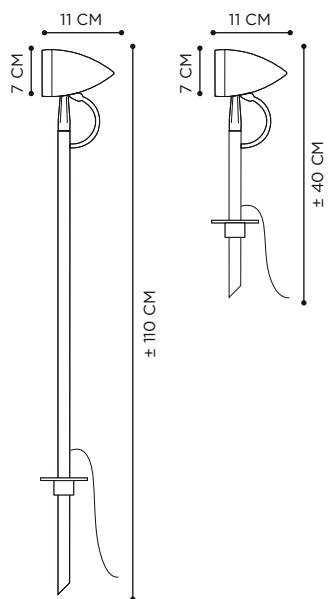

BULLET

TECHNICAL INFO

REFERENCE

BLTL / BLTLG
BLTLAN / BLTLGAN

DIMENSIONS

WIDTH 7 CM
DEPTH 11 CM
HEIGHT ± 40 CM / ± 110 CM

MATERIALS

ZINC
ANTIQUE BRASS

LIGHT SOURCE

LAMP LED 3W
LIGHT OUTPUT 500LM
COLOR TEMPERATURE 2700K
IP-RATING IP55

EXTRA ADJUSTABLE HEAD

REQUIRED LEDCONKIT OR DRI1