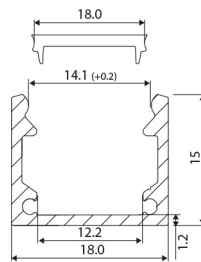

Aluminium Top Line LED profielen

Top Line 15 mm

46291351

EAN: 8720615506958

PERFECTE BESCHERMING VAN UW LED STRIPS

De Prolumia aluminium Top Line LED profielen zorgen zowel voor mechanische bescherming als koeling van de LED's waardoor de levensduur van de LED strip aanzienlijk verlengd wordt. Beschikbaar in verschillende afmetingen en toepassingsvormen.

PRODUCTKENMERKEN

Type toebehoren/onderdelen

Profiel