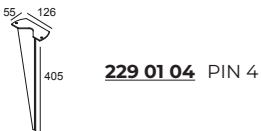

Pins and plates for bollards