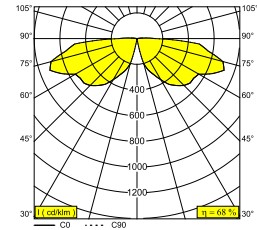

ELBO BRIDGE P 20 930 B

223 122 93 B

AVAILABLE IN
ALU GREY 223 122 93 A
BLACK 223 122 93 B

 [View on website](#)

General info

LOCATION	outdoor
INSTALLATION	Floor Surface mounted
INGRESS PROTECTION	IP55
WEIGHT (KG)	1.3
ADJUSTABILITY	non adjustable
INFORMATION	INCL.GLASS OPAL INCL.LED POWER SUPPLY 350mA-DC

Electrical info

ELECTRICAL	100-240V / 50-60Hz
CLASS	II
POWER SUPPLY INCLUDED	YES
ENERGY CLASS	F

Lightsource info

LIGHTSOURCE NAME	LED
LIGHTSOURCE	LED array 4,1W / CRI>90 / 3000K / 380lm
SDCM	SDCM2
RISKGROUP	RG2 (threshold 0,6m)
LED TECHNICS (LIGHT SOURCE)	380lm // 4,1W // 95lm/W
LED TECHNICS (LUMINAIRE)	259lm // 5W // 55lm/W