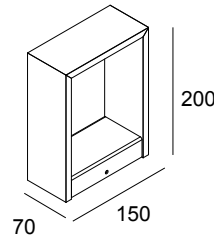

ELBO BRIDGE P 20 930 B

223 122 93 B

AVAILABLE IN
ALU GREY 223 122 93 A
BLACK 223 122 93 B

 [View on website](#)

General info

LOCATION	outdoor
INSTALLATION	Floor Surface mounted
INGRESS PROTECTION	IP55
WEIGHT (KG)	1.3
ADJUSTABILITY	non adjustable
INFORMATION	INCL.GLASS OPAL INCL.LED POWER SUPPLY 350mA-DC