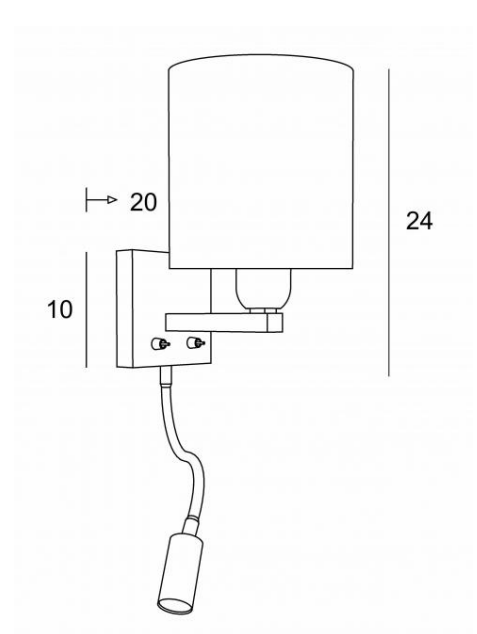

TEOS cyl

TEOS in brushed bronze with lampshade in Chinette ivoire (fabric from category 0)

Wall lamp with reading lamp to be placed near a bed.

The arm is equipped with an E27 fitting with ring and a round cylindrical lampshade.

The reading lamp is composed of a flexible arm with a LED spotlight that gives a warm and concentrated light.

This wall lamp has two switches that control the lampshade and the reading lamp separately, allowing you to choose between ambient or reading light

OVERALL SIZES

H23cm L15cm |→20cm Spotlight : Ø2,5 x 5cm Base #10 x 2cm

TECHNICAL DATA

E27 fitting with ring and toggle switch

Spotlight with integrated LED and toggle switch

LED : 1W 119lm 2700°K

Driver : 14-230V 50-60HZ 350mA

29 - Brushed bronze - 1375 029

32 - Brushed chrome - 1375 032

LAMPSHADE : SIZES & CODE

Ø15 - 15 - 16cm

Code: 1204 + fabric code

We propose more than 150 materials/colors for lampshades.