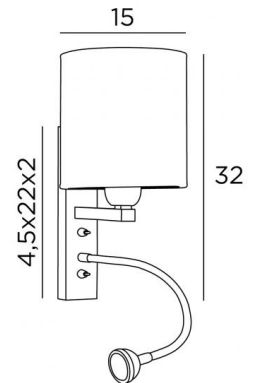

KARY cyl

KARY in brushed chrome with lampshade in Sami bronze (fabric from category 2)

Wall lamp with reading lamp to be placed near a bed.

The arm is equipped with an E27 fitting with ring and a round cylindrical lampshade.

OVERALL SIZES

H32cm L15 cm |→ 19→36cm Spot : Ø4cm H2,4cm

BASE

4,5 x 22 x 2cm

TECHNICAL DATA

E27 fitting with ring and toggle switch

Spot with integrated LED and toggle switch

LED : 1W 119lm 2700°K

Driver : 14-230V 50-60HZ 350mA

A 30cm flex

The spot can be directed to all directions

A fixing plate for the wall box (plan in PDF)

AVAILABLE METAL FINISHES AND CODES

29 - Brushed bronze - 1310 029

32 - Brushed chrome - 1310 032

LAMPSHADE : SIZES & CODE

Ø15 - 15 - 16cm

Code: 1204 + fabric code

We offer more than 150 materials and colors