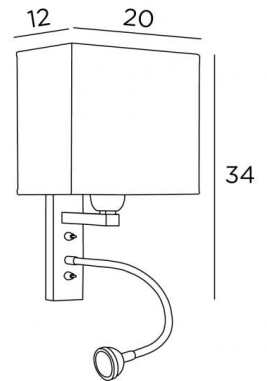

## KARY rect

KARY in brushed chrome with lampshade in Coton bleuét (fabric from category 1)

Wall lamp with reading lamp to be placed near a bed.

The arm is equipped with an E27 fitting with ring and a rectangular lampshade.

### OVERALL SIZES

H34cm L20cm |→ 17,5→36cm Spot : Ø4cm H2,4cm

### BASE

4,5 x 22 x 2cm

### TECHNICAL DATA

**E27 fitting** with ring and toggle switch

**Spot with integrated LED** and toggle switch

LED : 1W 119lm 2700°K

Driver : 14-230V 50-60HZ 350mA

A 30cm flex

The spot can be directed to all directions