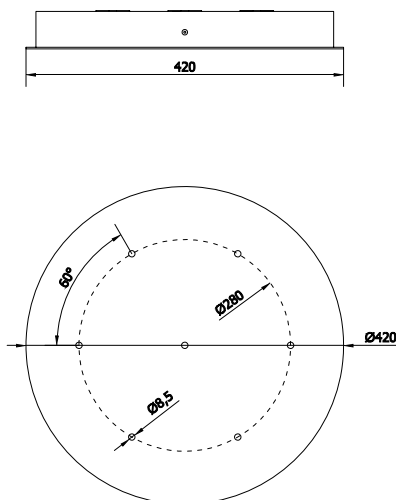

A-Piastre / Plates (Glo, Lit, MoM)

TECHNICAL SHEET

AA01-T-42-07 WHITE

Mounting: a soffitto / ceiling

Environment: Indoor - IP20

Materials: Metallo / Metal

Information: Round plate with max 7 fittings

AA18-T-42-07 TITANIUM

Mounting: a soffitto / ceiling

Environment: Indoor - IP20

Materials: Metallo / Metal

Information: Round plate with max 7 fittings

AA01-T-42-07

AA18-T-42-07

PIASTRA ESTERNA / EXTERNAL PLATE