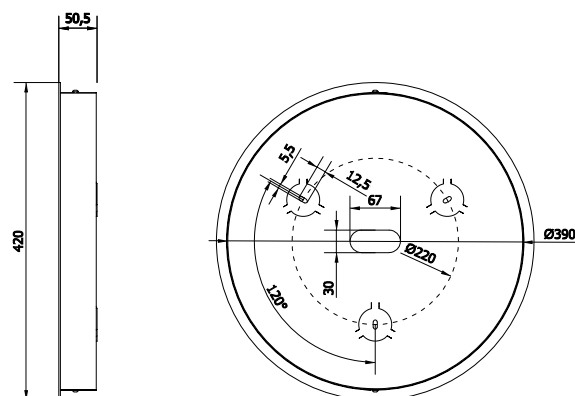

PIASTRA INTERNA / INTERNAL PLATE