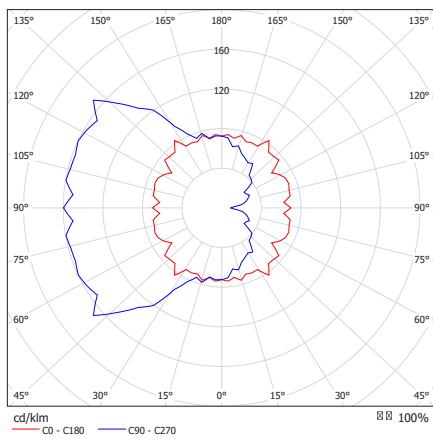

* Structure Glossy gold is only available with Gold and 4ever mirroring glasses

Fotometrie / Photometric Data

Floor Silver LED

Floor Transparent LED

Medium Silver LED

Medium Transparent LED

Mini Silver LED

Mini Transparent LED