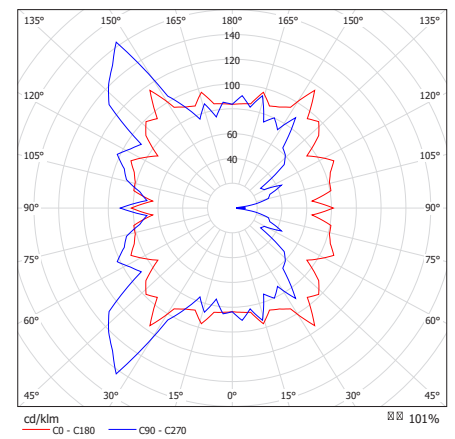

* Structure Glossy gold is only available with Gold and 4ever mirroring glasses

Fotometrie / Photometric Data

Floor Silver LED

Floor Transparent LED

Medium Silver LED

Medium Transparent LED

Mini Silver LED

Mini Transparent LED