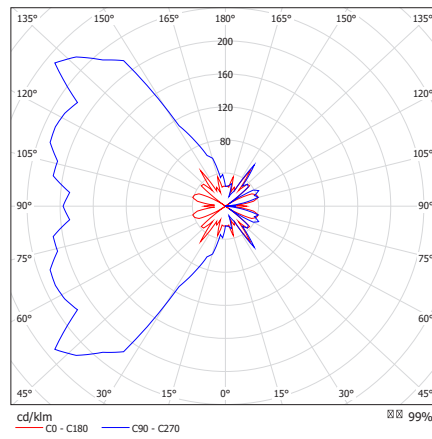

* Structure Glossy gold is only available with Gold and 4ever mirroring glasses

Fotometrie / Photometric Data

Floor Silver LED

Floor Transparent LED

Medium Silver LED

Medium Transparent LED

Mini Silver LED

Mini Transparent LED