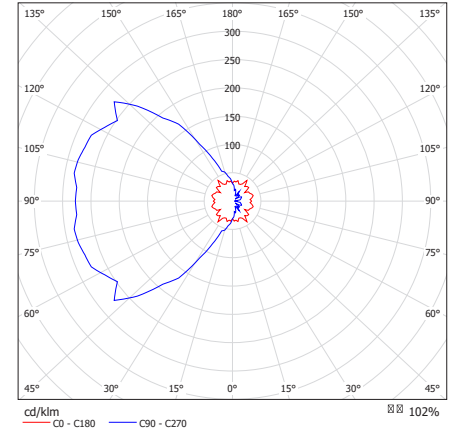

* Structure Glossy gold is only available with Gold and 4ever mirroring glasses

Fotometrie / Photometric Data

Floor Silver LED

Floor Transparent LED

Medium Silver LED

Medium Transparent LED

Mini Silver LED

Mini Transparent LED