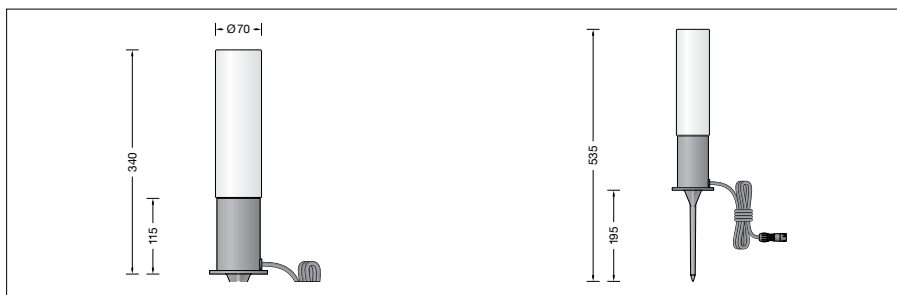

BEGA

55 018

Plug & Play Garden luminaire

IP 65

Project · Reference number

Date

Product data sheet

Application

BEGA Plug & Play
Portable garden luminaire with earthspike,
connecting cable and 48 V plug.
Luminaire with opal glass for a soft and uniform
light distribution.

Product description

Luminaire with earthspike made of glass-fibre
reinforced polyamide synthetic
Opal glass with screw neck
Silicone gasket
5 m mains supply cable with 48 V plug
Safety class III ⚡
Protection class IP 65
Dust-tight and protection against water jets
Impact strength IK06
Protection against mechanical
impacts < 1 joule
CE – Conformity mark
Weight: 1.0 kg

Lighting technology

Luminaire data for the DIALux lighting design
program for outdoor lighting, street lighting
and indoor lighting, as well as luminaire data in
EULUMDAT and IES format are available on the
BEGA website at www.bega.com.

Lamp

Module connected wattage	1.9 W
Luminaire connected wattage	2.4 W
Rated temperature	$t_a = 25 \text{ }^\circ\text{C}$
Ambient temperature	$t_{a \text{ max}} = 60 \text{ }^\circ\text{C}$
Voltage	48 V = DC

55 018 K3

Module designation	LED-0684/830
Colour temperature	3000 K
Colour rendering index	CRI > 80
Module luminous flux	295 lm
Luminaire luminous flux	236 lm
Luminaire luminous efficiency	98,3 lm/W

Service life · Ambient temperature

Rated temperature $t_a = 25 \text{ }^\circ\text{C}$
LED psu: > 50,000 h
LED module: > 200,000 h (L80B50)
100,000 h (L90B50)

Ambient temperature max. $t_a = 60 \text{ }^\circ\text{C}$ (100 %)

LED psu: 50,000 h
LED module: 160,000 h (L80B50)

Accessories

13 566 Smart Tower with connecting cable
and mains plug
13 567 Smart Tower with connecting cable
and free cable end
13 568 Smart Extender
Distributor with 5 m cable and 48 V
plug, switchable and dimmable via
Zigbee Control module
10 596 Extension cable 5 m
10 597 Extension cable 10 m
10 526 Remote control ONE
13 569 Remote control PRO
70 588 Gateway
for controlling your lighting system
by app BEGA Gateway from a
smartphone or tablet

For the accessories a separate instructions
for use can be provided upon request.

Light distribution