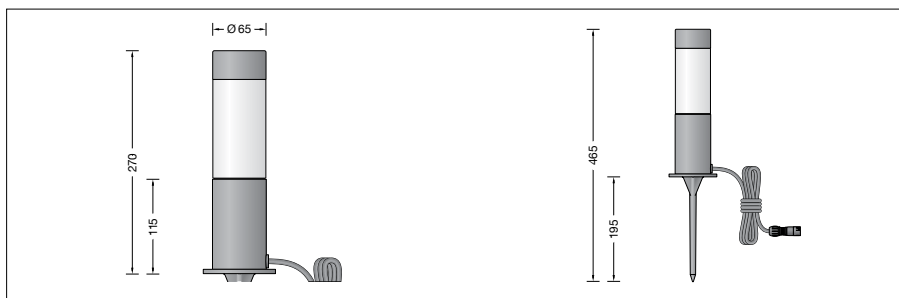

BEGA

55 008

Plug & Play Garden luminaire

IP 65

Project · Reference number

Date

Product data sheet

Application

BEGA Plug & Play

Portable garden luminaire with earthspike, connecting cable and 48 V plug.

Luminaire with opal glass for a soft and uniform light distribution.

Product description

Luminaire with earthspike made of glass-fibre reinforced polyamide synthetic

Opal glass with screw neck

Silicone gasket

5 m mains supply cable with 48 V plug

Safety class III ⚡

Protection class IP 65

Dust-tight and protection against water jets

Impact strength IK06

Protection against mechanical

impacts < 1 joule

CE – Conformity mark

Weight: 1.0 kg

Lighting technology

Luminaire data for the DIALux lighting design program for outdoor lighting, street lighting and indoor lighting, as well as luminaire data in EULUMDAT and IES format are available on the BEGA website at www.bega.com.

Lamp

Module connected wattage 1.9 W

Luminaire connected wattage 2.4 W

Rated temperature $t_a = 25 \text{ °C}$

Ambient temperature $t_{a \text{ max}} = 60 \text{ °C}$

Voltage 48 V = DC

55 008 K3

Module designation LED-0684/830

Colour temperature 3000 K

Colour rendering index CRI > 80

Module luminous flux 290 lm

Luminaire luminous flux 186 lm

Luminaire luminous efficiency 77,5 lm/W

Service life · Ambient temperature

Rated temperature $t_a = 25 \text{ °C}$

LED psu: > 50,000h

LED module: > 200,000h (L80B50)
100,000h (L90B50)

Ambient temperature max. $t_a = 60 \text{ °C}$ (100 %)

LED psu: 50,000h

LED module: 160,000h (L80B50)

Accessories

13 566 Smart Tower with connecting cable and mains plug

13 567 Smart Tower with connecting cable and free cable end

13 568 Smart Extender Distributor with 5 m cable and 48V plug, switchable and dimmable via Zigbee Control module

10 596 Extension cable 5 m

10 597 Extension cable 10 m

10 526 Remote control ONE

13 569 Remote control PRO

70 588 Gateway for controlling your lighting system by app BEGA Gateway from a smartphone or tablet

For the accessories a separate instructions for use can be provided upon request.

Light distribution