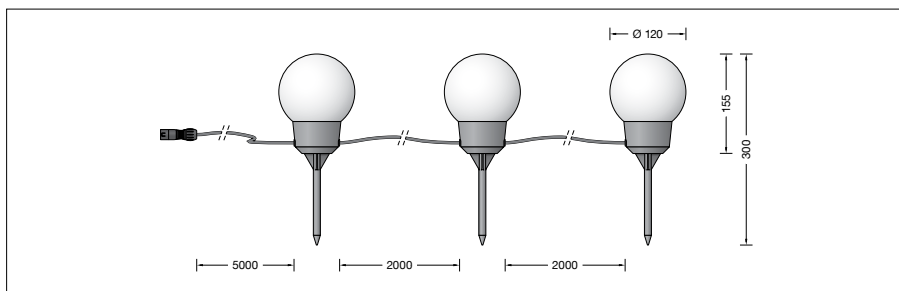

BEGA

24 376

Plug & Play Spherical luminaires

IP 65

Project · Reference number

Date

Product data sheet

Application

BEGA Plug & Play
Portable LED spherical luminaires 48 V DC
consisting of 3 luminaires with earth spike.

Product description

Housing and earth spike made of glass-fibre reinforced polyamide
White synthetic diffuser with screw neck
Silicone gasket
With 5 m cable between the 48 V plug and the first luminaire
Cable length between the luminaires 2 m
Safety class III ⚡
Protection class IP 65
Dust-tight and protection against water jets
Impact strength IK10
Protection against mechanical impacts < 20 joule
CE – Conformity mark
Weight: 1.1 kg

Light technique

Luminaire data for the light planning program DIALux for outdoor lighting, street lighting and indoor lighting as well as luminaire data in EULUMDAT- and IES-format you will find on the BEGA web page www.bega.com.

Lamp

Module connected wattage	3x 3.2 W
Luminaire connected wattage	11.7 W
Rated temperature	$t_a = 25 \text{ °C}$
Ambient temperature	$t_{a \text{ max}} = 50 \text{ °C}$
Voltage	48 V = DC

24 376 K3

Module designation	LED-0835/830
Colour temperature	3000 K
Colour rendering index	CRI > 80
Module luminous flux	1950 lm
Luminaire luminous flux	1623 lm
Luminaire luminous efficiency	138,7 lm/W

Service life · Ambient temperature

Rated temperature $t_a = 25 \text{ °C}$	
LED psu:	> 50,000 h
LED module:	> 200,000 h (L 80 B 50) 100,000 h (L 90 B 50)

Ambient temperature $t_{a \text{ max}} = 50 \text{ °C}$ (100 %)	
LED psu:	50,000 h
LED module:	45,000 h (L 80 B 50) 68,000 h (L 70 B 50)

Accessories

13 566	Smart Tower with connecting cable and mains plug
13 567	Smart Tower with connecting cable and free cable end
13 568	Smart Extender Distributor with 5 m cable and 48 V plug, switchable and dimmable via Zigbee Control module
10 596	Extension cable 5 m
10 597	Extension cable 10 m
10 526	Remote control ONE
13 569	Remote control PRO
70 588	Gateway for controlling your lighting system by app BEGA Gateway from a smartphone or tablet

For the accessories a separate instructions for use can be provided upon request.