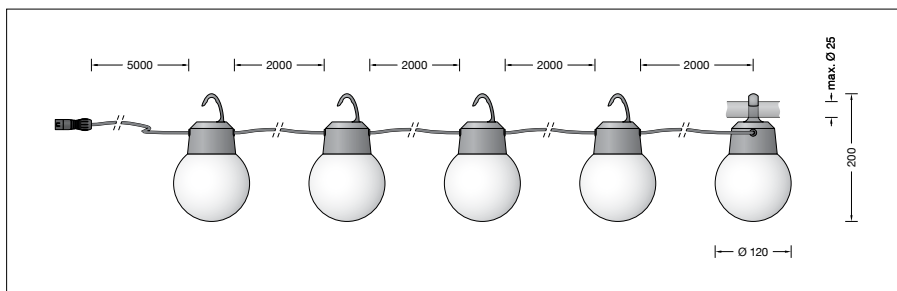

BEGA

24 380

Plug & Play Spherical luminaires

IP 65

Project · Reference number

Date

Product data sheet

Application

BEGA Plug & Play
Portable LED spherical luminaires 48 V DC
consisting of 5 luminaires with hook.

Product description

Housing and hook made of glass fibre reinforced synthetic material
White synthetic diffuser with screw neck
Silicone gasket
With 5 m cable between the 48 V plug and the first luminaire
Cable length between the luminaires 2 m
Safety class III ⚡
Protection class IP 65
Dust-tight and protection against water jets
Impact strength IK10
Protection against mechanical impacts < 20 joule
CE – Conformity mark
Weight: 1.9 kg

Light technique

Luminaire data for the light planning program DIALux for outdoor lighting, street lighting and indoor lighting as well as luminaire data in EULUMDAT- and IES-format you will find on the BEGA web page www.bega.com.

Lamp

Module connected wattage	5x 3.3 W
Luminaire connected wattage	19.6 W
Rated temperature	$t_a = 25 \text{ °C}$
Ambient temperature	$t_{a \text{ max}} = 45 \text{ °C}$

On request we can offer you modifications for environments with higher temperatures as a customized product.

Voltage 48 V = DC

24 380 K3

Module designation	LED-0835/830
Colour temperature	3000 K
Colour rendering index	CRI > 80
Module luminous flux	3100 lm
Luminaire luminous flux	2580 lm
Luminaire luminous efficiency	131,6 lm/W

Service life of the LED

Ambient temperature $t_a = 25 \text{ °C}$
– at 236,000h: L70B50

max. ambient temperature $t_a = 45 \text{ °C}$
– at 75,000h: L70B50

Accessories

- **13 566** Smart Tower with connecting cable and mains plug
- **13 567** Smart Tower with connecting cable and free cable end
- **13 568** Smart Extender
  Distributor with 5 m cable and 48V plug, switchable and dimmable via Zigbee Control module
- **10 596** Extension cable 5 m
- **10 597** Extension cable 10 m
- **10 526** Remote control ONE
- **13 569** Remote control PRO
- **70 588** Gateway
  for controlling your lighting system by app BEGA Gateway from a smartphone or tablet

For the accessories a separate instructions for use can be provided upon request.