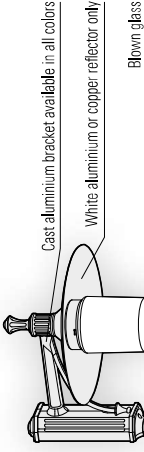

Montana

IP44
Class 1

Aluminium
Clear or frosted glass diffuser

SOURCE

E27 - 105W max Ø68mm - H120mm max

MODELS

Cast aluminium bracket available in all colors
White aluminium or copper reflector only
Blown glass

H: 306 mm
W: 232 mm
D: 356 mm

H: 315, W: 282, D: 355

H: 315, W: 282, D: 355

H: 2195, W: 227, D: 282