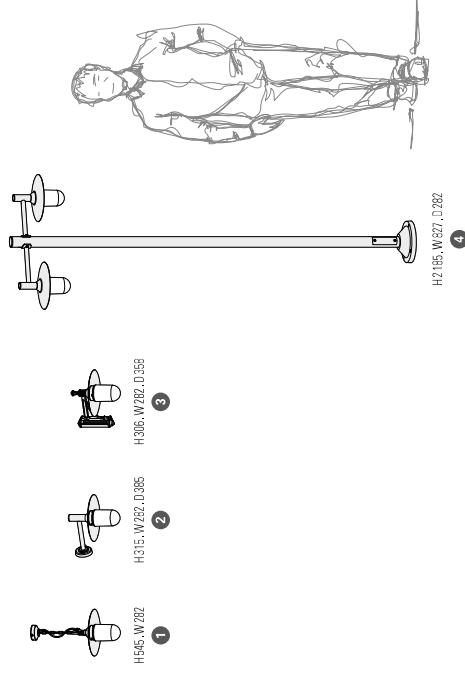

Montana

IP44
Class 1

Aluminium
Clear or frosted glass diffuser

SOURCE

E27 - 105W max Ø68mm - H120mm max

MODELS

Cast aluminium bracket available in all colors
White aluminium or copper reflector only
Blown glass

H: 306 mm
W: 232 mm
D: 356 mm

H: 315, W: 282, D: 355

H: 315, W: 282, D: 355

H: 2195, W: 227, D: 282