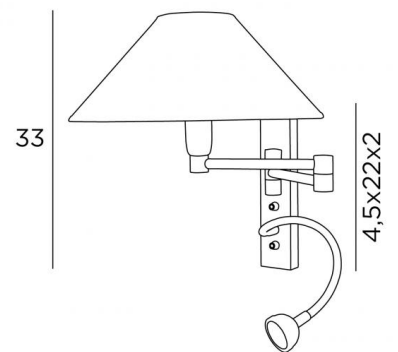

AHMES o

AHMES in brushed bronze with lampshade in Lin pirée (fabric from category 2)

Wall lamp with reading lamp to be placed near a bed.

The adjustable arm is equipped with an E14 fitting with ring and a round conical lampshade.

The reading lamp is composed of a flexible arm with a LED spot that gives a warm and concentrated light.

This wall lamp has two switches that control the lampshade and the reading lamp separately, allowing you to choose between ambient or reading light

#### OVERALL SIZES

H33cm L30cm |→32→48,5cm Spot : Ø4cm H2,4cm

#### BASE

4,5 x 22 x 2cm