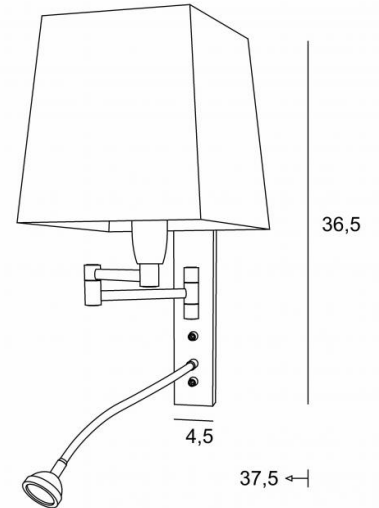

AHMES #

AHMES in brushed bronze with lampshade in Bobby (fabric from category 3)

Wall lamp with reading lamp to be placed near a bed.

The adjustable arm is equipped with an E14 fitting with ring and a square lampshade.

The reading lamp is composed of a flexible arm with a LED spot that gives a warm and concentrated light.

This wall lamp has two switches that control the lampshade and the reading lamp separately, allowing you to choose between ambient or reading light

OVERALL SIZES

H36,5cm L16cm |→18→37,5cm Spot : Ø4cm H2,4cm

BASE

4,5 x 22 x 2cm

TECHNICAL DATA

E14 fitting with ring and toggle switch

Spot with integrated LED and toggle switch

LED : 1W 119lm 2700°K

Driver : 14-230V 50-60HZ 350mA

A 30cm flex

The spot can be directed to all directions

A fixing plate for the wall box (plan in PDF)

AVAILABLE METAL FINISHES AND CODES

29 - Brushed bronze - 1117 029

32 - Brushed chrome - 1117 032