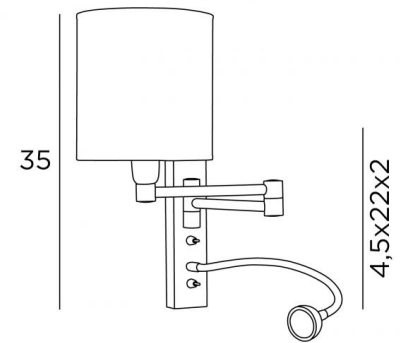

AHMES cyl

AHMES in brushed bronze with lampshade in Bombay lavande (fabric from category 1)

Wall lamp with reading lamp to be placed near a bed.

The adjustable arm is equipped with an E14 fitting with ring and a round cylindrical lampshade.

The reading lamp is composed of a flexible arm with a LED spot that gives a warm and concentrated light.

This wall lamp has two switches that control the lampshade and the reading lamp separately, allowing you to choose between ambient or reading light

OVERALL SIZES

H35cm L15cm |→17→41cm Spot : Ø4cm H2,4cm

BASE

4,5 x 22 x 2cm

TECHNICAL DATA

E14 fitting with ring and toggle switch

Spot with integrated LED and toggle switch

LED : 1W 119lm 2700°K

LAMPSHADE : SIZES & CODE

Ø15 - 15 - 16cm

Code: 1203 + fabric code

We offer more than 150 materials and colors