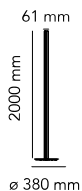

Coordinates Floor

by Michael Anastassiades , 2020

Coordinates Floor is a floor lamp with diffuse light composed of two vertical poles that can be oriented during installation, attached to a base with an anodized aluminium cover. Each element is made of extruded anodized aluminium with a champagne or argent moon finish and a diffuser in platinum optical silicone with an integrated LED strip (CRI 95). Usable power cable length 260 cm with pedal dimmer switch for ON/OFF and adjustable brightness 10–100%. Power supply attached to interchangeable plug.