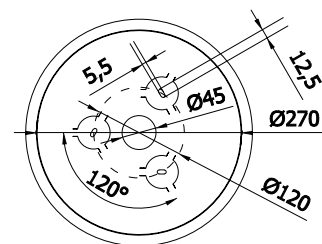

PIASTRA INTERNA / INTERNAL PLATE