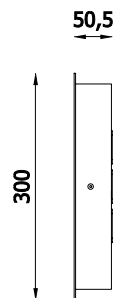

PIASTRA INTERNA / INTERNAL PLATE