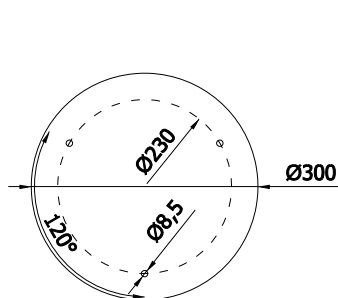

A-Piastre / Plates (Glo, Lit, MoM)

TECHNICAL SHEET

AA01-T-30-03 WHITE

Mounting: a soffitto / ceiling

Environment: Indoor - IP20

Materials: Metallo / Metal

Information: Round plate with max 3 fittings

AA18-T-30-03 TITANIUM

Mounting: a soffitto / ceiling

Environment: Indoor - IP20

Materials: Metallo / Metal

Information: Round plate with max 3 fittings

AA01-T-30-03

AA18-T-30-03

PIASTRA ESTERNA / EXTERNAL PLATE