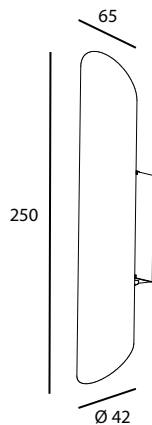

BENO-IT WALL

POWERLED	2 X 5W incl.	IP LUMINAIRE	IP20
REFLECTOR	40° incl.	MATERIAL	Aluminium / Brass
GEAR / DRIVER	230 VAC LED	WEIGHT (KG)	0.294 / 0.520
VOLTAGE	230 VAC	CRI	90 +

MODELS

	ARTICLE N°	DESCRIPTION	COLOUR	LUMENOUTPUT
	BENW IN10 WWW BRAS	Beno-It Wall / 10W / Interior / Warm White 2700K	Brass	418
	BENW IN10 WAW BRAS	Beno-It Wall / 10W / Interior / Warm White 3000K	Brass	512
	BENW IN10 NAW BRAS	Beno-It Wall / 10W / Interior / Natural White 4000K	Brass	624
	BENW IN10 WWW GOLD	Beno-It Wall / 10W / Interior / Warm White 2700K	Gold Look	418
	BENW IN10 WAW GOLD	Beno-It Wall / 10W / Interior / Warm White 3000K	Gold Look	512
	BENW IN10 NAW GOLD	Beno-It Wall / 10W / Interior / Natural White 4000K	Gold Look	624
	BENW IN10 WWW WHST	Beno-It Wall / 10W / Interior / Warm White 2700K	White Structure	418
	BENW IN10 WAW WHST	Beno-It Wall / 10W / Interior / Warm White 3000K	White Structure	512
	BENW IN10 NAW WHST	Beno-It Wall / 10W / Interior / Natural White 4000K	White Structure	624
	BENW IN10 WWW BLAC	Beno-It Wall / 10W / Interior / Warm White 2700K	Black Structure	418
	BENW IN10 WAW BLAC	Beno-It Wall / 10W / Interior / Warm White 3000K	Black Structure	512
	BENW IN10 NAW BLAC	Beno-It Wall / 10W / Interior / Natural White 4000K	Black Structure	624
	BENW IN10 WWW RALX	Beno-It Wall / 10W / Interior / Warm White 2700K	Any ral colour	418
	BENW IN10 WAW RALX	Beno-It Wall / 10W / Interior / Warm White 3000K	Any ral colour	512
	BENW IN10 NAW RALX	Beno-It Wall / 10W / Interior / Natural White 4000K	Any ral colour	624