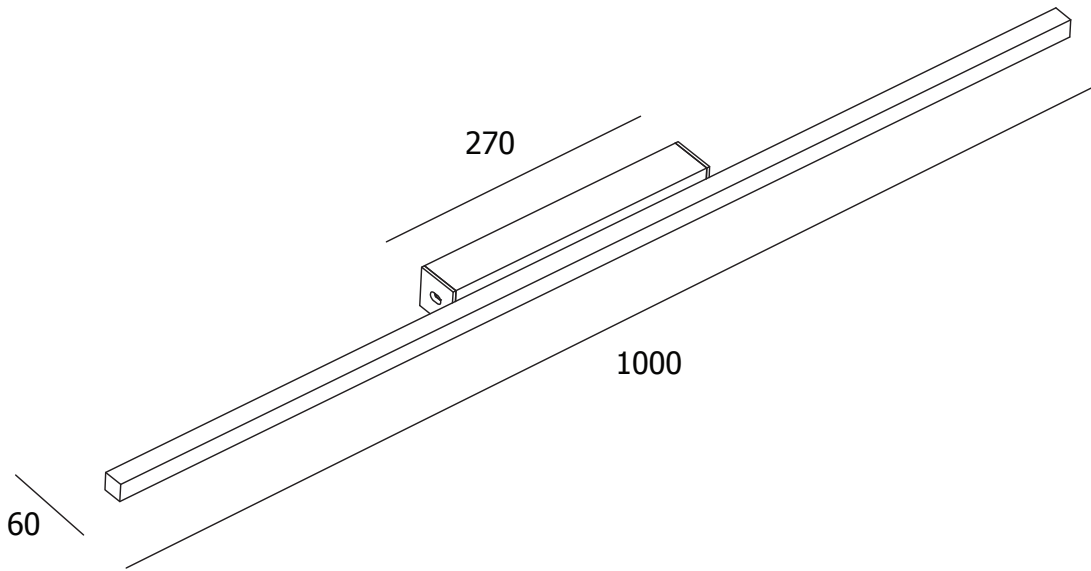

BARR WALL DOWN 1M

GEAR/DRIVER	included	CRI	90 +
MATERIAL	Aluminium + Diffusor	POWER SUPPLY	Constant voltage 12V DC
WEIGHT (KG)	0.500	MAX POWER	14,5W 1.21A
IP	IP20	SMD LEDS	120 SMD LEDS
BEAM ANGLE	120°		

MODELS

	ARTICLE N°	DESCRIPTION	COLOUR	LUMENOUTPUT
	BARR 1MWD WWW WHIT	Barr Wall Down 1Meter / Interior / Warm white	2700K	1100
	BARR 1MWD WAW WHIT	Barr Wall Down 1Meter / Interior / Warm white	3000K	1200
	BARR 1MWD NAW WHIT	Barr Wall Down 1Meter / Interior / Natural white	4000K	1320
	BARR 1MWD COW WHIT	Barr Wall Down 1Meter / Interior / Cold white	6000K	1500
	BARR 1MWD WWW BLAC	Barr Wall Down 1Meter / Interior / Warm white	2700K	1100
	BARR 1MWD WAW BLAC	Barr Wall Down 1Meter / Interior / Warm white	3000K	1200
	BARR 1MWD NAW BLAC	Barr Wall Down 1Meter / Interior / Natural white	4000K	1320
	BARR 1MWD COW BLAC	Barr Wall Down 1Meter / Interior / Cold white	6000K	1500
	BARR 1MWD WWW RALX	Barr Wall Down 1Meter / Interior / Warm white	2700K	1100
	BARR 1MWD WAW RALX	Barr Wall Down 1Meter / Interior / Warm white	3000K	1200
	BARR 1MWD NAW RALX	Barr Wall Down 1Meter / Interior / Natural white	4000K	1320
	BARR 1MWD COW RALX	Barr Wall Down 1Meter / Interior / Cold white	6000K	1500