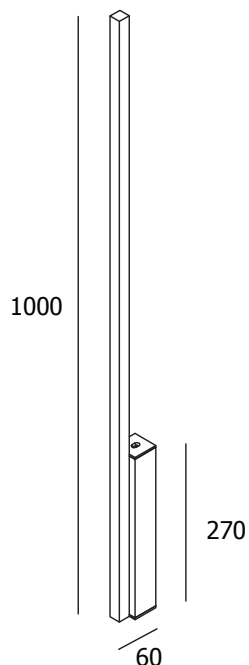

## BARR WALL 1M

GEAR/DRIVER	included	CRI	90 +
MATERIAL	Aluminium + Diffusor	POWER SUPPLY	Constant voltage 12V DC
WEIGHT (KG)	0.500	MAX POWER	14,5W 1.21A
IP	IP20	SMD LEDS	120 SMD LEDS
BEAM ANGLE	120°		

## MODELS

	ARTICLE N°	DESCRIPTION	COLOUR	LUMENOUTPUT
	BARR 1MWU WWW WHIT	Barr Wall 1Meter / Interior / Warm white	2700K	1100
	BARR 1MWU WAW WHIT	Barr Wall 1Meter / Interior / Warm white	3000K	1200
	BARR 1MWU NAW WHIT	Barr Wall 1Meter / Interior / Natural white	4000K	1320
	BARR 1MWU COW WHIT	Barr Wall 1Meter / Interior / Cold white	6000K	1500
	BARR 1MWU WWW BLAC	Barr Wall 1Meter / Interior / Warm white	2700K	1100
	BARR 1MWU WAW BLAC	Barr Wall 1Meter / Interior / Warm white	3000K	1200
	BARR 1MWU NAW BLAC	Barr Wall 1Meter / Interior / Natural white	4000K	1320
	BARR 1MWU COW BLAC	Barr Wall 1Meter / Interior / Cold white	6000K	1500
	BARR 1MWU WWW RALX	Barr Wall 1Meter / Interior / Warm white	2700K	1100
	BARR 1MWU WAW RALX	Barr Wall 1Meter / Interior / Warm white	3000K	1200
	BARR 1MWU NAW RALX	Barr Wall 1Meter / Interior / Natural white	4000K	1320
	BARR 1MWU COW RALX	Barr Wall 1Meter / Interior / Cold white	6000K	1500

INTERIOR