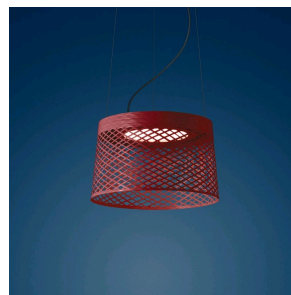

Twiggy Wood, sospensione

by Marc Sadler

FOSCARINI

DESCRIPTION

Twiggy Wood Sospensione joins the Twiggy family with a new overhauled version in terms of its technical and aesthetic appearance. The wooden diffuser adds a new material touch, designed to be in harmony with contemporary furnishing solutions. Twiggy Wood Sospensione introduces the new LED light unit with a free-standing version that has excellent performance levels even with its minimalistic and simplified aesthetic features.

MATERIALS

Limed durmast wood, fibreglass coated with composite material, PMMA, polycarbonate, painted metal and aluminium

COLORS

greige/durmast

Twiggy Wood, sospensione

technical details

FOSCARINI

Suspension lamp for direct and indirect lighting. The diffuser is made by overlaying two sheets of blanched durmast oak. A bamboo ring with a thickness of several millimetres is placed on the upper and lower parts of the diffuser to reinforce the circumference. The decorative stem is in composite material on a liquid-coated fiberglass base. Self-supporting transparent power cable, ceiling plate in matt white ABS.

Twiggy Wood, sospensione
family

FOSCARINI

Twiggy Elle

Twiggy Wood

Twiggy Grid XL

Twiggy Grid Lettura

Twiggy Grid

Twiggy