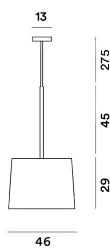

Twiggy Wood, sospensione

technical details

FOSCARINI

Suspension lamp for direct and indirect lighting. The diffuser is made by overlaying two sheets of blanched durmast oak. A bamboo ring with a thickness of several millimetres is placed on the upper and lower parts of the diffuser to reinforce the circumference. The decorative stem is in composite material on a liquid-coated fiberglass base. Self-supporting transparent power cable, ceiling plate in matt white ABS.

Twiggy Wood

SCHEMATIC & LIGHT EMISSION