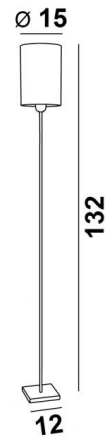

KAWA 3

KAWA 3 in brushed bronze with lampshade in Dreams graphite (fabric from category 2)

Small floor lamp with round cylindrical lampshade. Foot switch. Sober and classic

OVERALL SIZES

H132cm Ø15cm

BASE

#12 x 1,5cm

TECHNICAL DATA

One E27 fitting with ring
A foot switch on the cable (standard)
A foot dimmer on the cable (option)

AVAILABLE METAL FINISHES AND CODES

29 - Brushed bronze - 3247 029

LAMPSHADE : SIZES & CODE

Ø15 - 15 - 21cm

Code: 3247 + fabric code

We offer more than 150 materials and colors