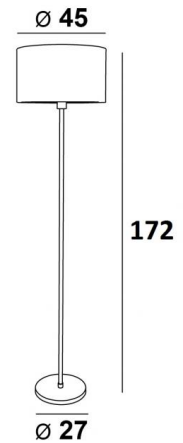

IMAT

IMAT in brushed bronze with lampshade in Bobby (fabric from category 3)

Floor lamp with round cylindrical lampshade. Foot switch. Sober, effective and discreet

OVERALL SIZES

H172cm Ø45cm

BASE

Ø27 x 2,5cm

TECHNICAL DATA

One E27 fitting with ring
A foot switch on the cable (standard)
A foot dimmer on the cable (option)

AVAILABLE METAL FINISHES AND CODES

29 - Brushed bronze - 3242 029

LAMPSHADE : SIZES & CODE

Ø45 - 45 - 24cm

Code: 3242 + fabric code

We offer more than 150 materials and colors